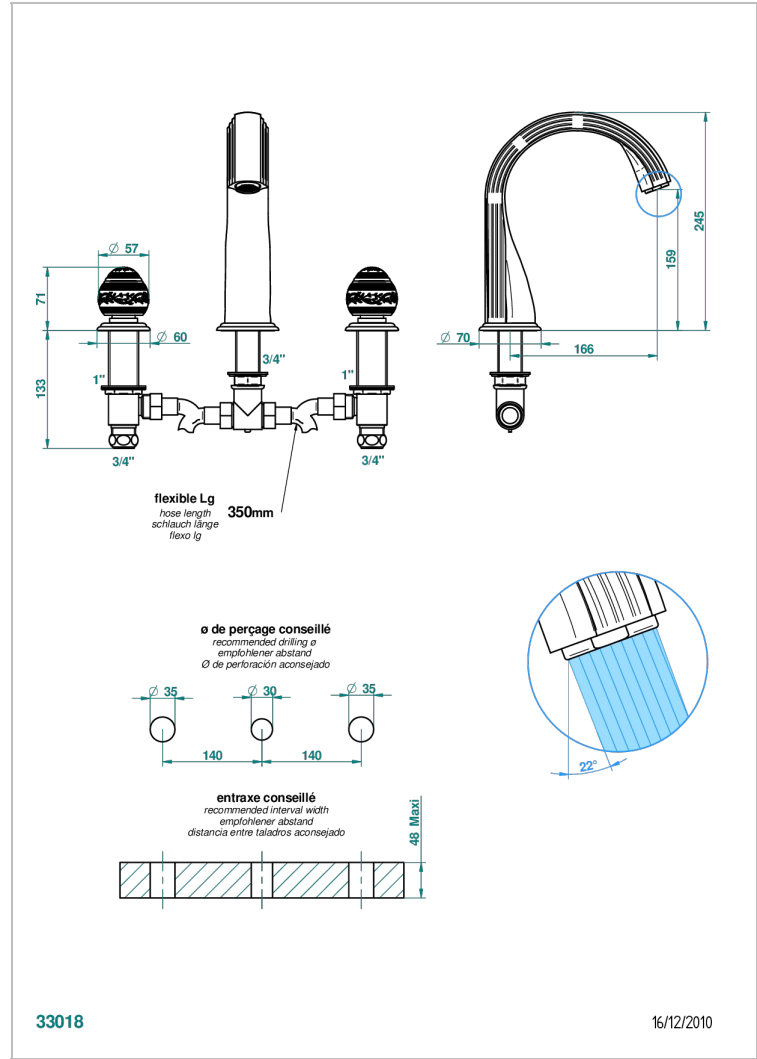

MARQUISE PLATINUM DECOR

A7G-25SG

Rim mounted 3-hole bath mixer, super goliath spout

THG[®]
PARIS

CHARACTERISTIC

- ACS : 18ACCLY403
- NF : NF EN 200 - IID/A - Chrome

TECHNICAL SPECS

- Recommandé : 3 bars (max. 5 bars) - Advised : 43,5 psi (max. 72 psi)
- Bec : 35 l/min à 3 bars
- Spout : 9.26 gpm at 43.5 psi

STANDARDS

AVAILABLE FINITIONS

Antique nickel - H28
Black ceram - D30
Blush PVD - H62
Brass color PVD - H49
Brown bronze color PVD - F33
Gold color PVD - H52

Graphite PVD - H64
Lacquered light bronze - D01
Matt Umber PVD - H67
Matt blush PVD - H60
Matt brass color PVD - H50
Matt brown bronze color PVD - F34