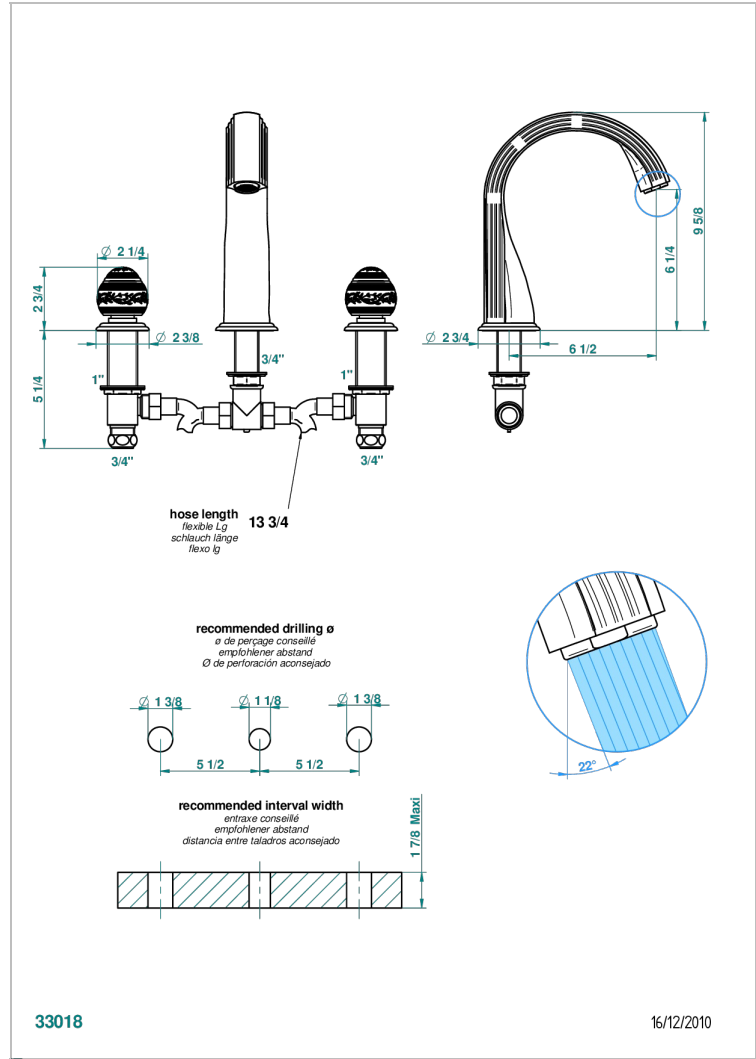

MARQUISE PLATINUM DECOR

A7G-25SG

Rim mounted 3-hole bath mixer, super goliath spout

THG[®]
PARIS

CHARACTERISTIC

- ACS : 18ACCLY403
- NF : NF EN 200 - IID/A - Chrome

TECHNICAL SPECS

- Recommandé : 3 bars (max. 5 bars) - Advised : 43,5 psi (max. 72 psi)
- Bec : 35 l/min à 3 bars
- Spout : 9.26 gpm at 43.5 psi

STANDARDS

AVAILABLE FINITIONS

Antique nickel - H28
Black ceram - D30
Blush PVD - H62
Brass color PVD - H49
Brown bronze color PVD - F33
Gold color PVD - H52

Graphite PVD - H64
Lacquered light bronze - D01
Matt Umber PVD - H67
Matt blush PVD - H60
Matt brass color PVD - H50
Matt brown bronze color PVD - F34