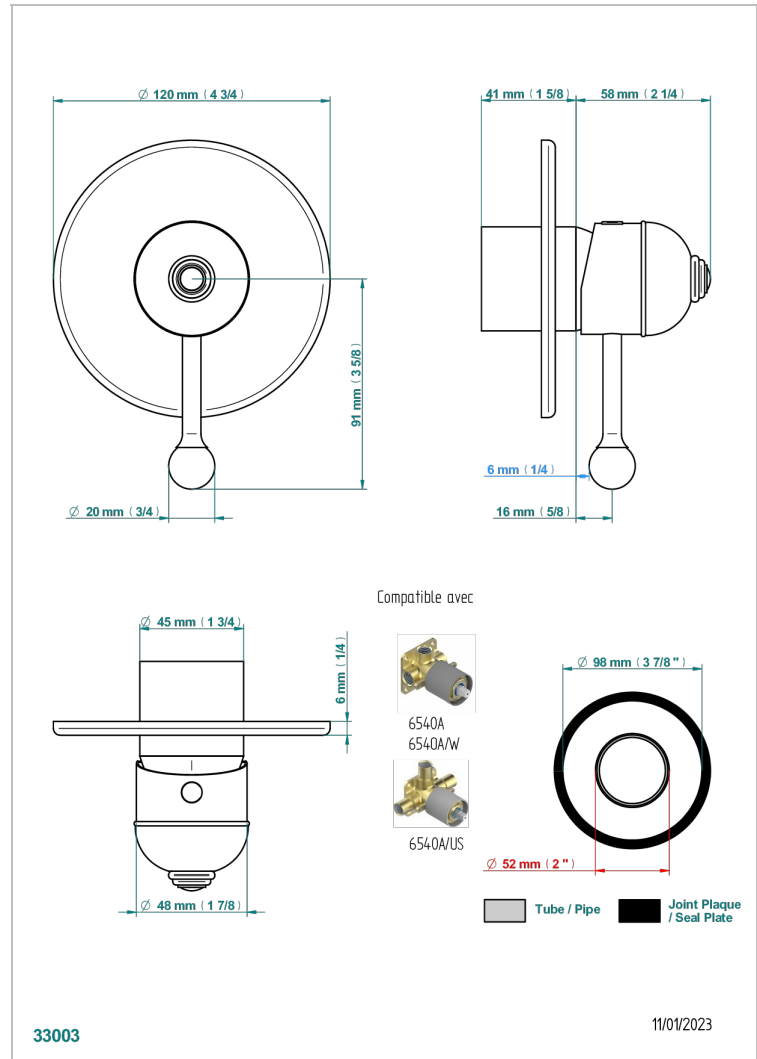

SULLY LAPIS LAZULI

A1W-6540B

Wall shower mixer trim

THG[®]
PARIS

CHARACTERISTIC

- Sully Lapis Lazuli
- Wall shower mixer trim

RELATED SKU'S

- Ref. G00-6540A/US Built-in part for wall mounted flush fit shower mixer 2 inlets 1/2" -1 outlet 1/2" -US model

Umber PVD - H66