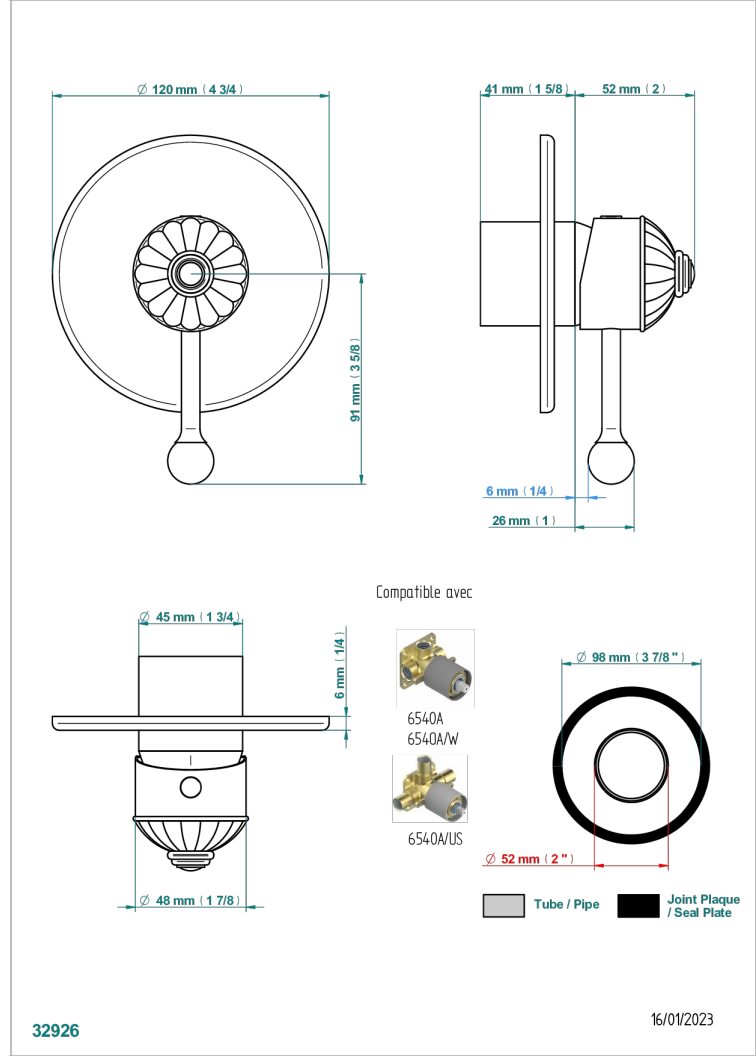

VOGUE TIGER EYE

A8R-6540B

Wall shower mixer trim

THG[®]
PARIS

CHARACTERISTIC

- Vogue Tiger Eye
- Wall shower mixer trim

RELATED SKU'S

- Ref. G00-6540A/US Built-in part for wall mounted flush fit shower mixer 2 inlets 1/2" -1 outlet 1/2" -US model