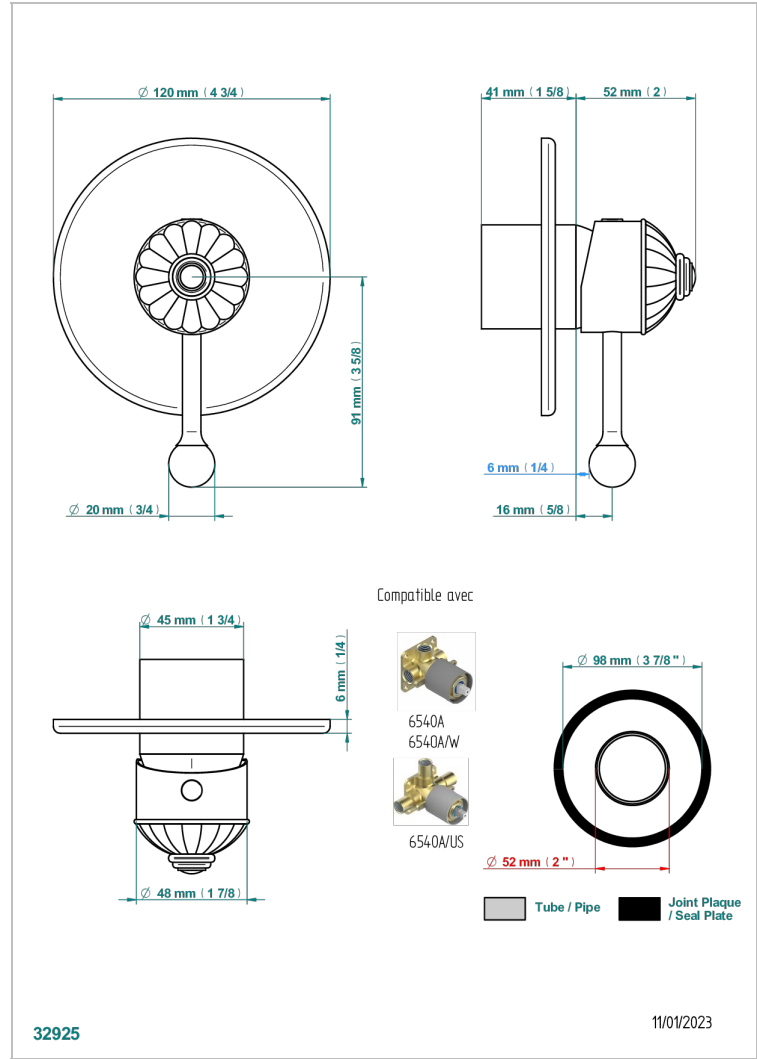

# VOGUE BLACK ONYX

A8P-6540B

Wall shower mixer trim

## CHARACTERISTIC

- Vogue black onyx
- Wall shower mixer trim

## RELATED SKU'S

- Ref. G00-6540A/US Built-in part for wall mounted flush fit shower mixer 2 inlets 1/2" -1 outlet 1/2" -US model