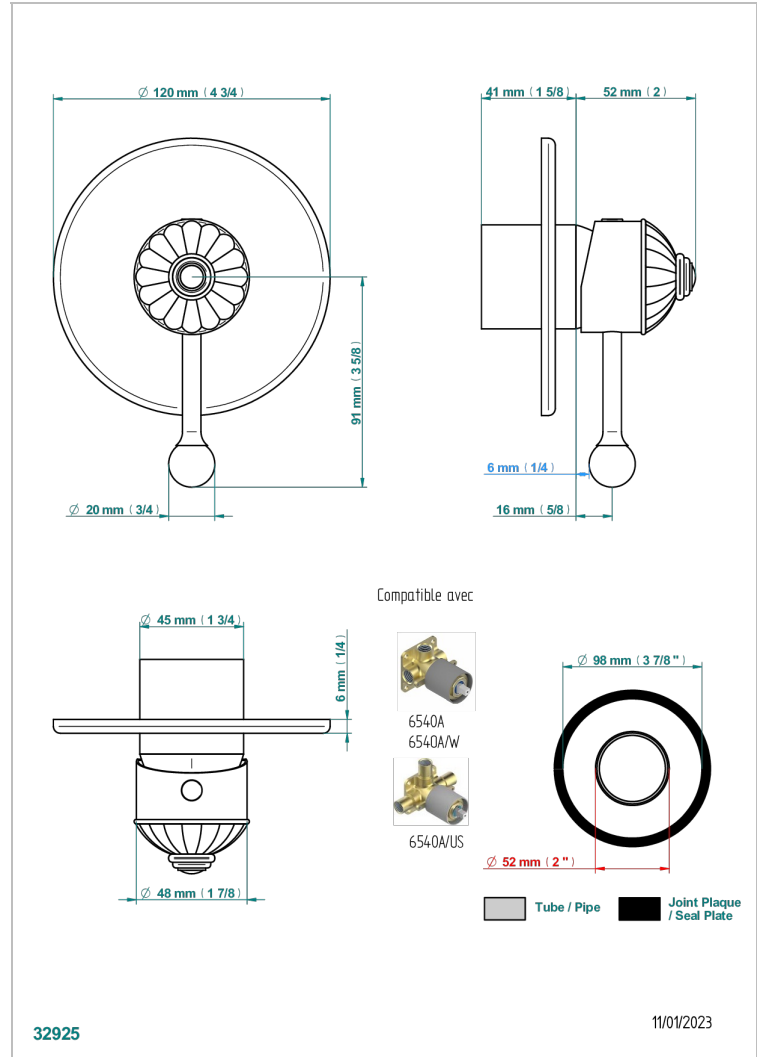

AMBOISE BLACK ONYX

A1M-6540B

Wall shower mixer trim

CHARACTERISTIC

- Amboise Black Onyx
- Wall shower mixer trim

RELATED SKU'S

- Ref. G00-6540A/US Built-in part for wall mounted flush fit shower mixer 2 inlets 1/2" -1 outlet 1/2" -US model

Umber PVD - H66