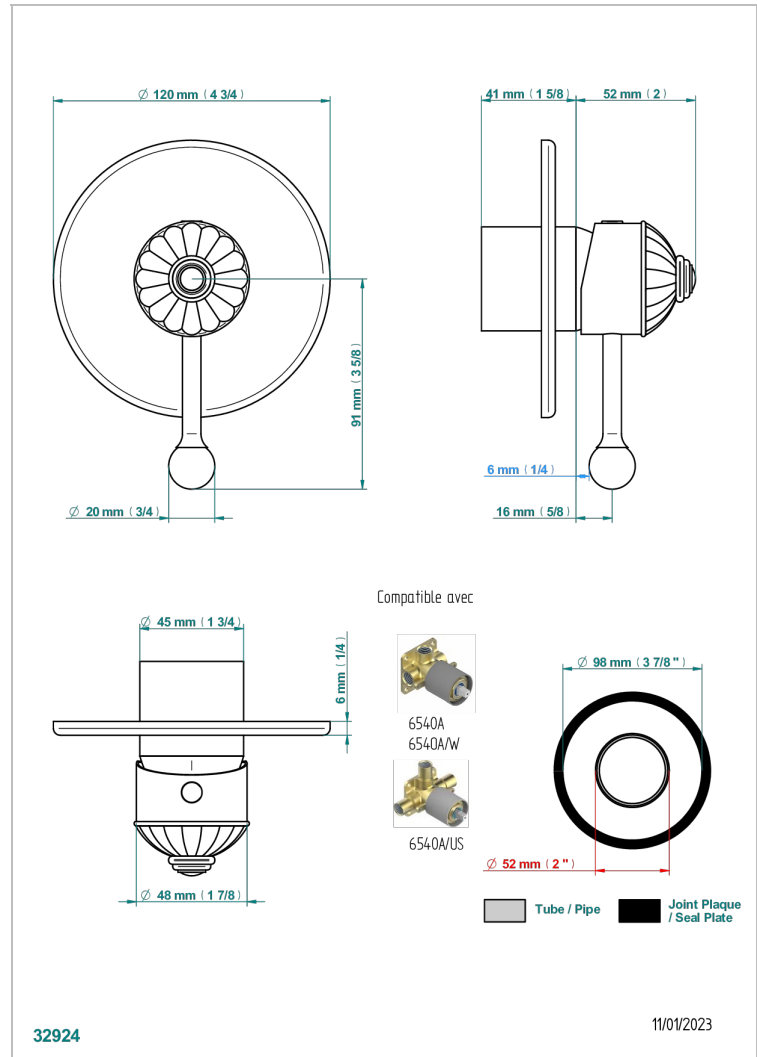

VOGUE RED JASPER

A8N-6540B

Wall shower mixer trim

CHARACTERISTIC

- Vogue red Jasper
- Wall shower mixer trim

RELATED SKU'S

- Ref. G00-6540A/US Built-in part for wall mounted flush fit shower mixer 2 inlets 1/2" -1 outlet 1/2" -US model