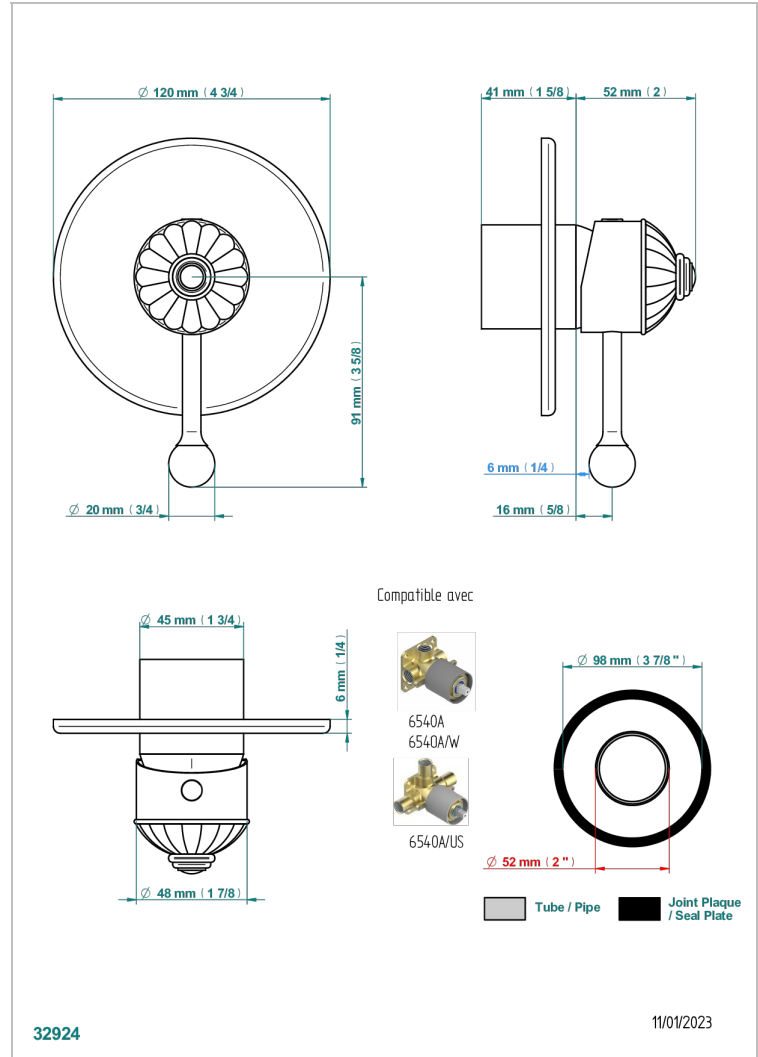

VOGUE JASPE ROJO

A8N-6540B

Trim only for wall shower mixer

THG[®]
PARIS

CARACTERÍSTICAS

- Vogue Jaspe rojo
- Trim only for wall shower mixer

PRODUCTOS RELACIONADOS

- Ref. G00-6540A Rough parts for wall mounted flush fit shower mixer 2 x 1/2" inlets 1 x 1/2" outlet