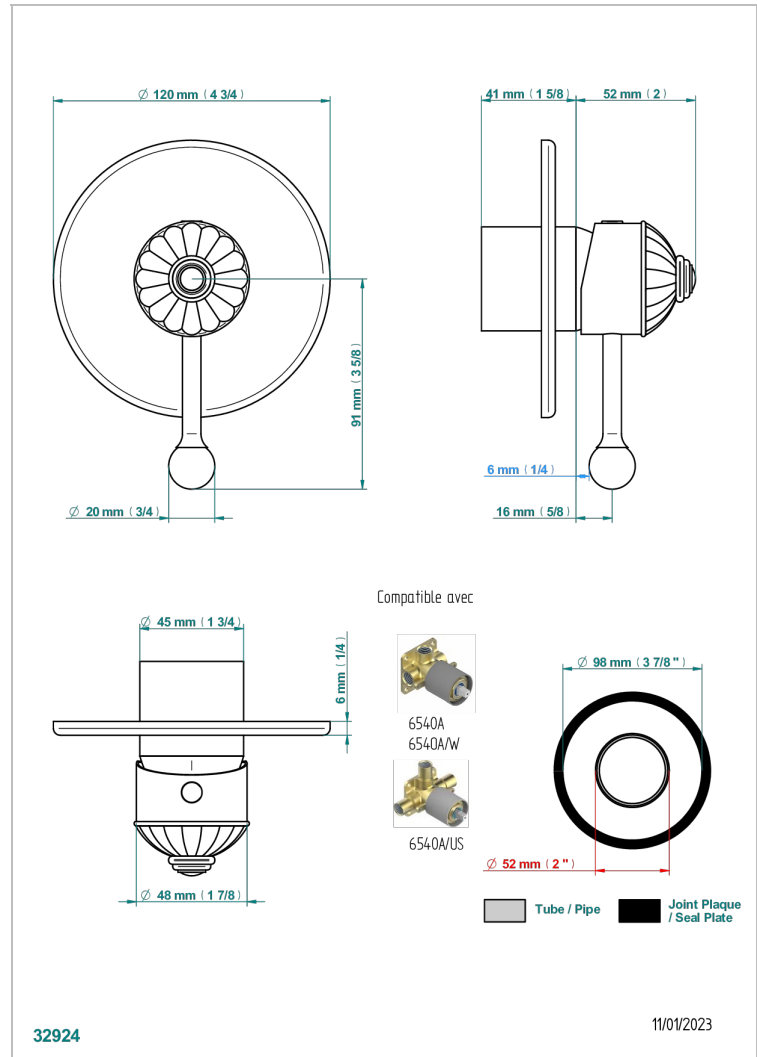

CHEVERNY RED JASPER

A1U-6540B

Wall shower mixer trim

THG
PARIS

CHARACTERISTIC

- Cheverny red Jasper
- Wall shower mixer trim

RELATED SKU'S

- Ref. G00-6540A/US Built-in part for wall mounted flush fit shower mixer 2 inlets 1/2" -1 outlet 1/2" -US model

Umber PVD - H66