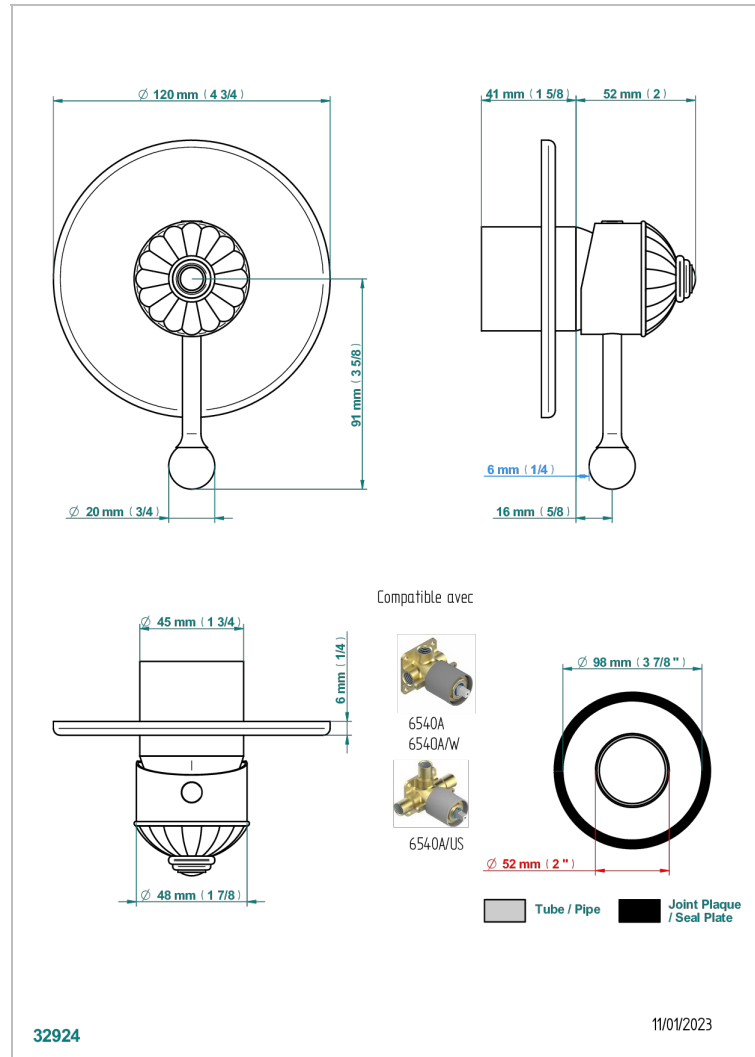

CHEVERNY RED JASPER

A1U-6540B

Trim only for wall shower mixer

CHARACTERISTIC

- Cheverny red Jasper
- Trim only for wall shower mixer

RELATED SKU'S

- Ref. G00-6540A Rough parts for wall mounted flush fit shower mixer 2 x 1/2" inlets 1 x 1/2" outlet

AVAILABLE FINITIONS

Antique nickel - H28
Black ceram - D30
Blush PVD - H62
Brass color PVD - H49
Brown bronze color PVD - F33
Gold color PVD - H52

Graphite PVD - H64
Matt Umber PVD - H67
Matt blush PVD - H60
Matt brass color PVD - H50
Matt brown bronze color PVD - F34
Matt chrome - C02