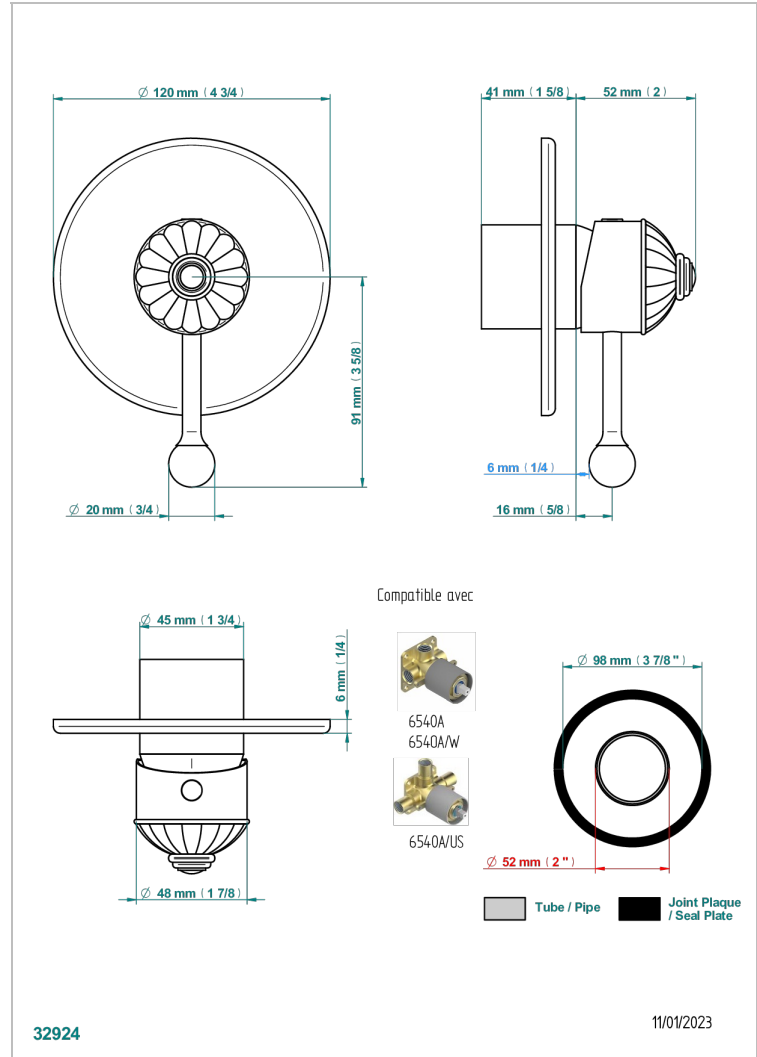

AMBOISE RED JASPER

A1L-6540B

Wall shower mixer trim

CHARACTERISTIC

- Amboise Red Jasper
- Wall shower mixer trim

RELATED SKU'S

- Ref. G00-6540A/US Built-in part for wall mounted flush fit shower mixer 2 inlets 1/2" -1 outlet 1/2" -US model

Umber PVD - H66