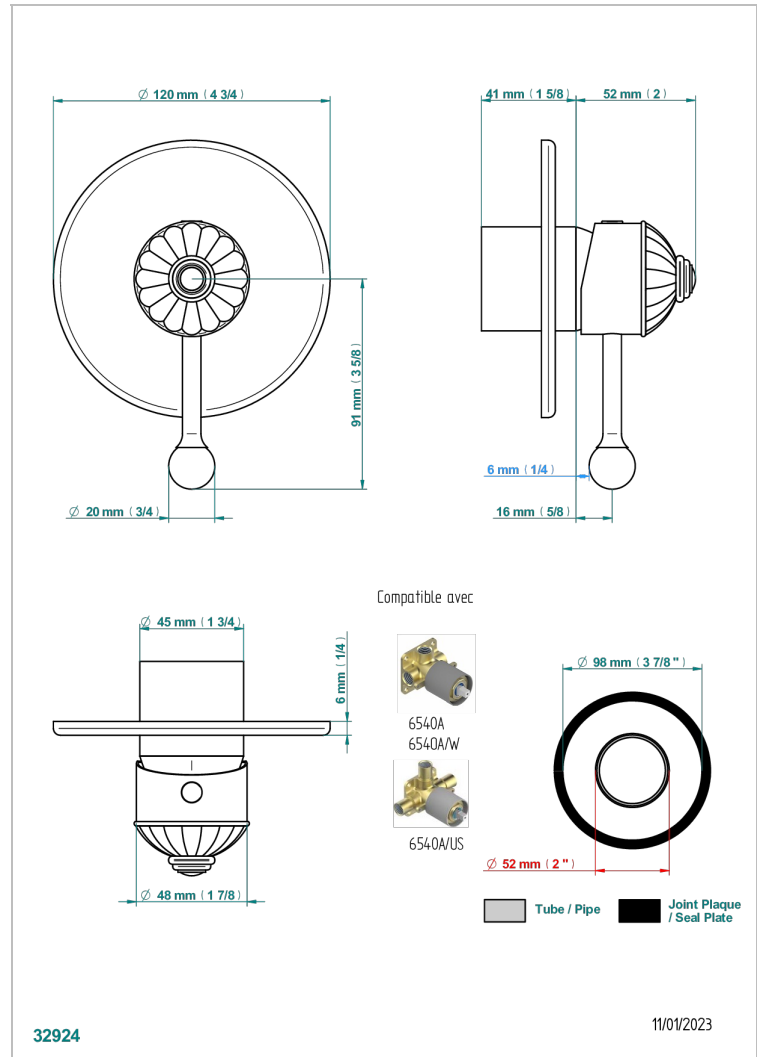

AMBOISE RED JASPER

A1L-6540B

Trim only for wall shower mixer

CHARACTERISTIC

- Amboise Red Jasper
- Trim only for wall shower mixer

RELATED SKU'S

- Ref. G00-6540A Rough parts for wall mounted flush fit shower mixer 2 x 1/2" inlets 1 x 1/2" outlet

AVAILABLE FINITIONS

Antique nickel - H28
Black ceram - D30
Blush PVD - H62
Brass color PVD - H49
Brown bronze color PVD - F33
Gold color PVD - H52

Graphite PVD - H64
Matt Umber PVD - H67
Matt blush PVD - H60
Matt brass color PVD - H50
Matt brown bronze color PVD - F34
Matt chrome - C02