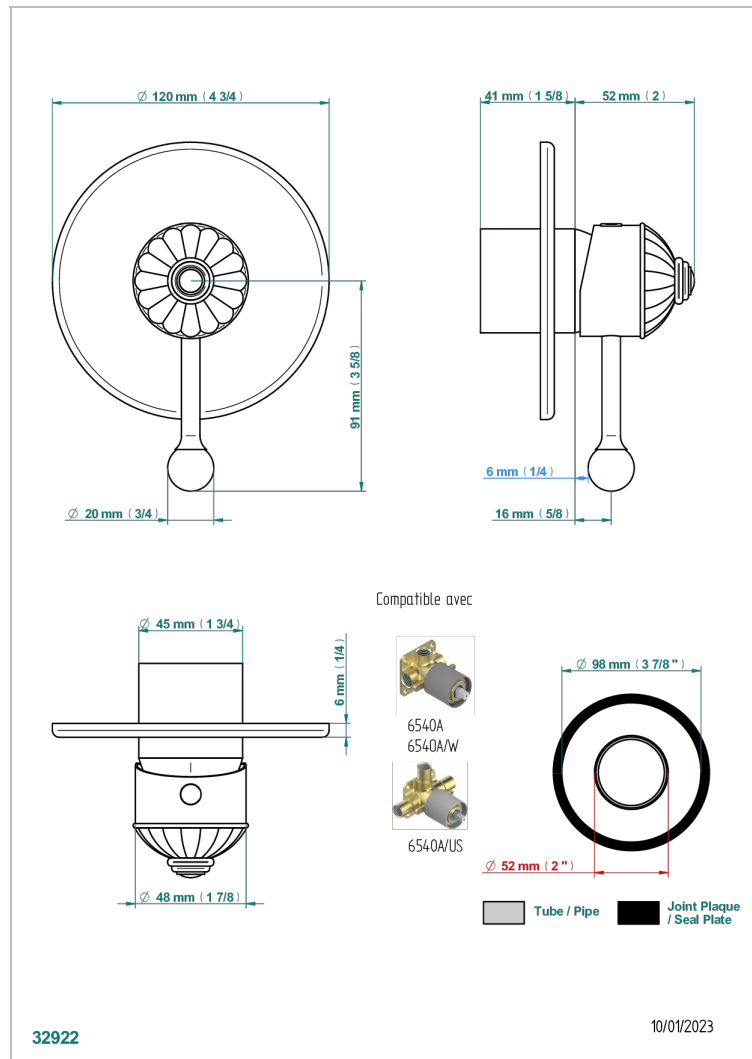

VOGUE LAPIS LAZULI

A8S-6540B

Wall shower mixer trim

THG[®]
PARIS

CHARACTERISTIC

- Vogue Lapis Lazuli
- Wall shower mixer trim

RELATED SKU'S

- Ref. G00-6540A/US Built-in part for wall mounted flush fit shower mixer 2 inlets 1/2" -1 outlet 1/2" -US model