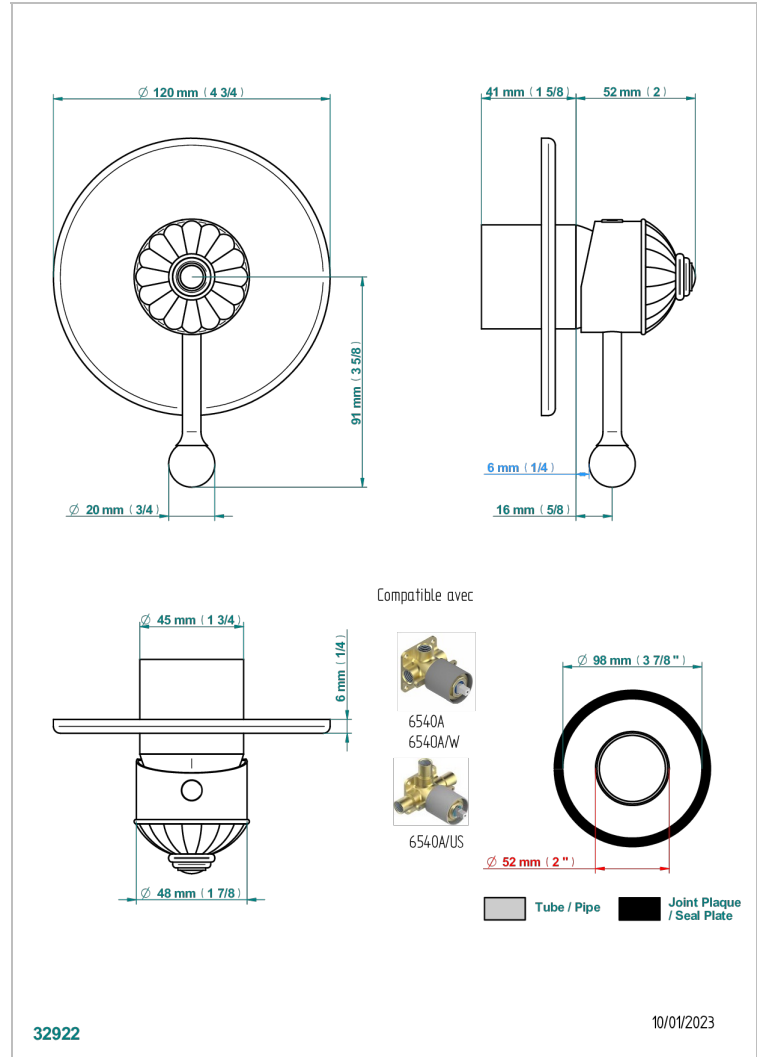

# CHEVERNY LAPIS LAZULI

A1T-6540B

Wall shower mixer trim

THG<sup>®</sup>  
PARIS

## CHARACTERISTIC

- Cheverny Lapis Lazuli
- Wall shower mixer trim

## RELATED SKU'S

- Ref. G00-6540A/US Built-in part for wall mounted flush fit shower mixer 2 inlets 1/2" -1 outlet 1/2" -US model