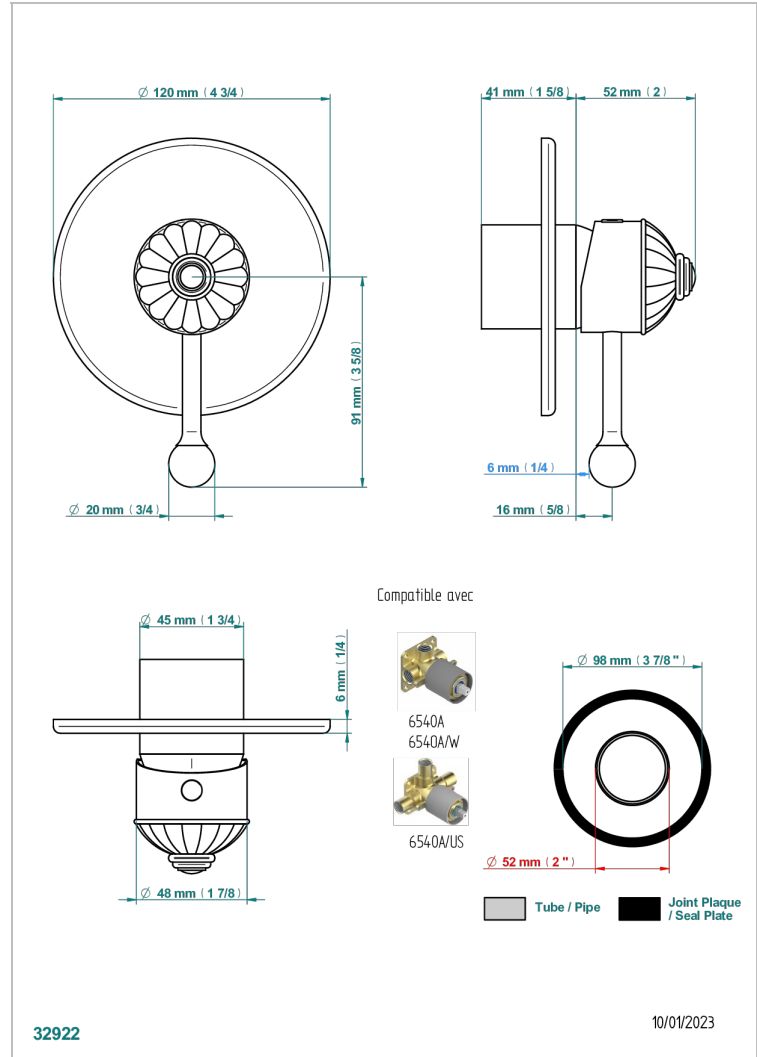

# CHEVERNY LAPIS LAZULI

A1T-6540B

Trim only for wall shower mixer

## CHARACTERISTIC

- Cheverny Lapis Lazuli
- Trim only for wall shower mixer

## RELATED SKU'S

- Ref. G00-6540A Rough parts for wall mounted flush fit shower mixer 2 x 1/2" inlets 1 x 1/2" outlet