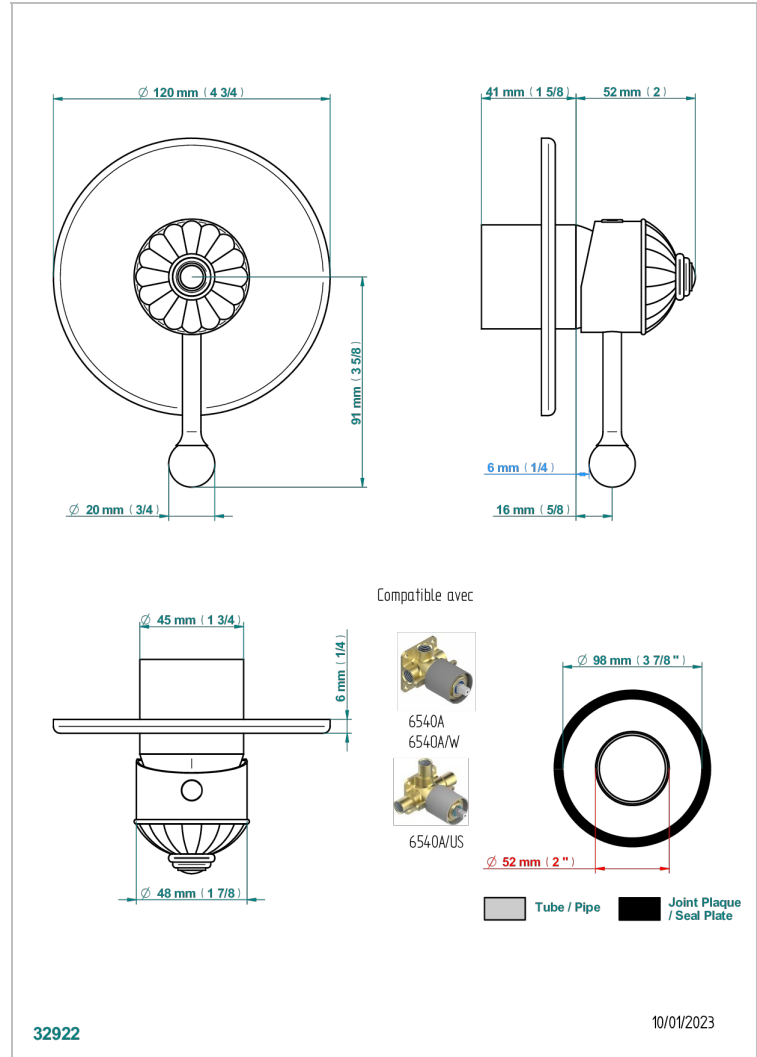

AMBOISE LAPIS LAZULI

A1K-6540B

Wall shower mixer trim

CHARACTERISTIC

- Amboise Lapis Lazuli
- Wall shower mixer trim

RELATED SKU'S

- Ref. G00-6540A/US Built-in part for wall mounted flush fit shower mixer 2 inlets 1/2" -1 outlet 1/2" -US model

Umber PVD - H66