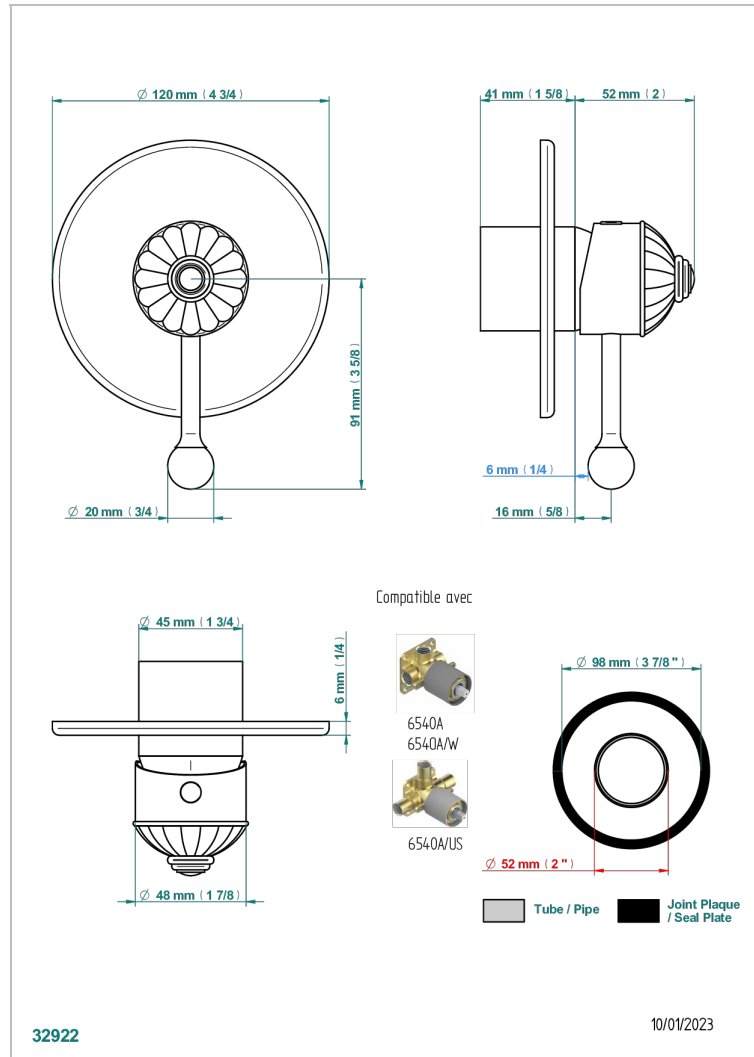

VOGUE MALACHITE

A8M-6540B

Wall shower mixer trim

THG[®]
PARIS

CHARACTERISTIC

- Vogue Malachite
- Wall shower mixer trim

RELATED SKU'S

- Ref. G00-6540A/US Built-in part for wall mounted flush fit shower mixer 2 inlets 1/2" -1 outlet 1/2" -US model