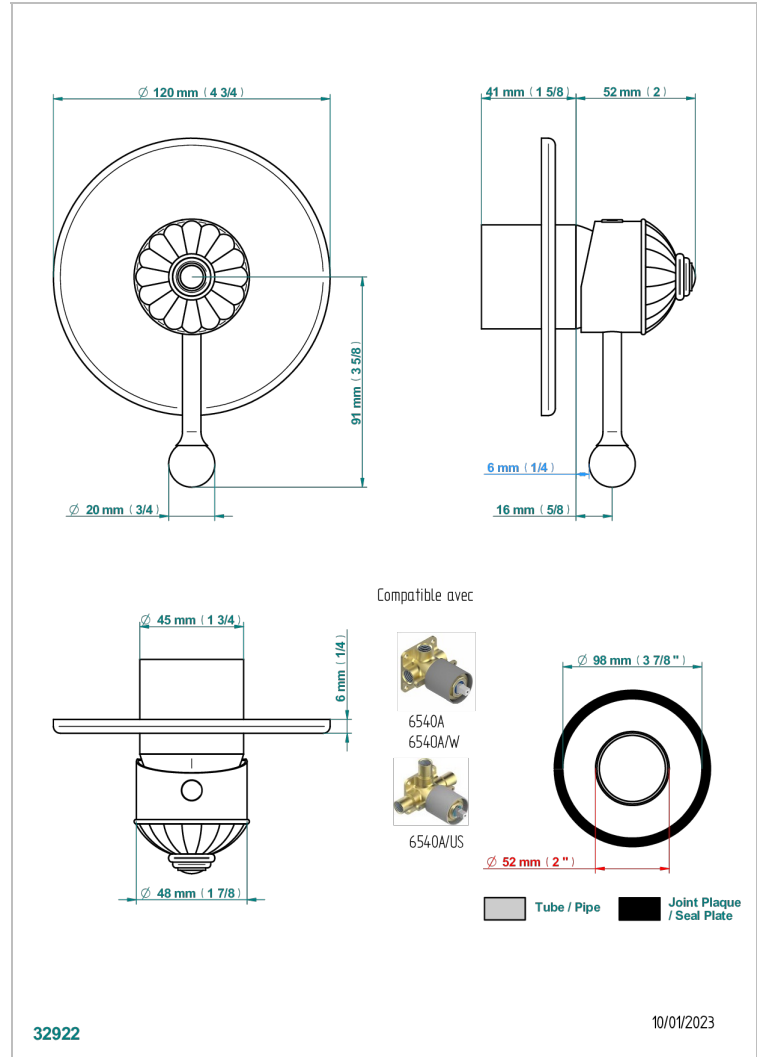

# VOGUE MALACHITE

A8M-6540B

Trim only for wall shower mixer

THG<sup>®</sup>  
PARIS

## CARACTERÍSTICAS

- Vogue Malachite
- Trim only for wall shower mixer

## PRODUCTOS RELACIONADOS

- Ref. G00-6540A Rough parts for wall mounted flush fit shower mixer 2 x 1/2" inlets 1 x 1/2" outlet