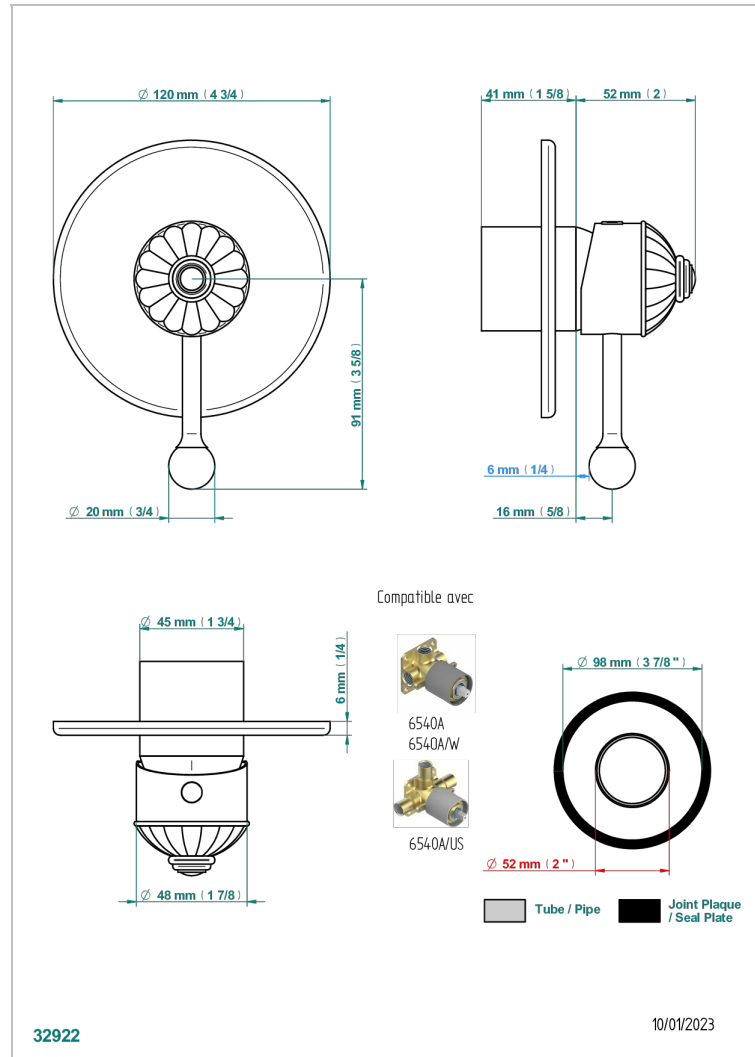

CHEVERNY MALACHITE

A1S-6540B

Wall shower mixer trim

CHARACTERISTIC

- Cheverny Malachite
- Wall shower mixer trim

RELATED SKU'S

- Ref. G00-6540A/US Built-in part for wall mounted flush fit shower mixer 2 inlets 1/2" -1 outlet 1/2" -US model

Umber PVD - H66