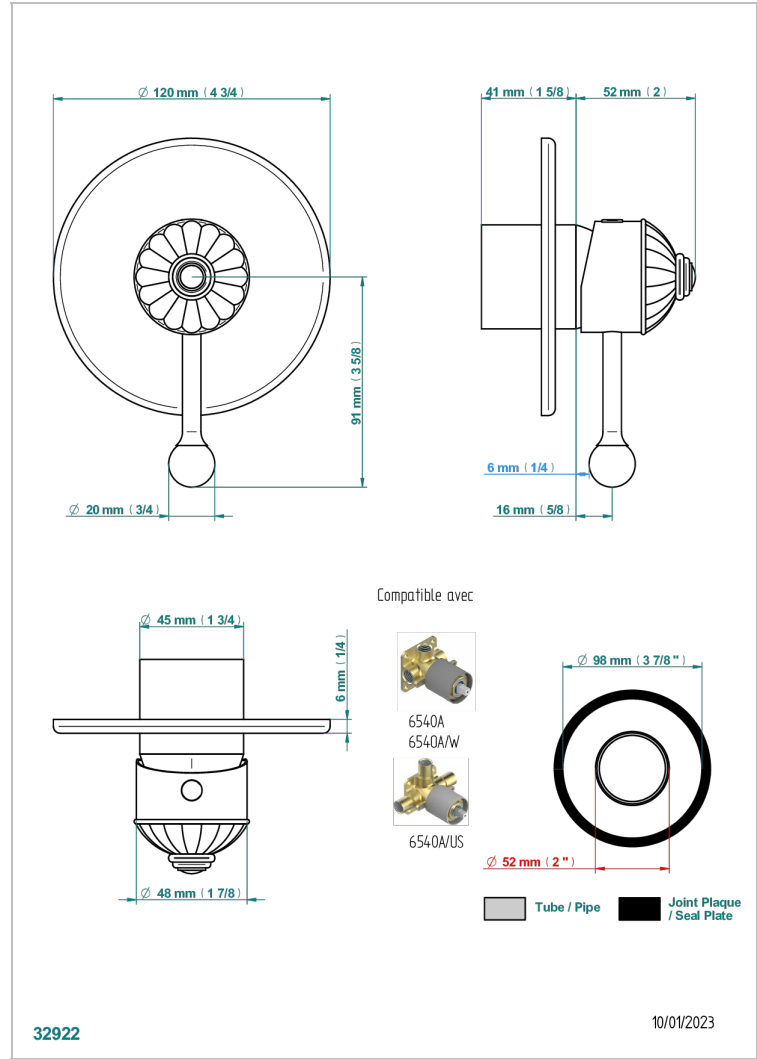

AMBOISE MALACHITE

A1J-6540B

Wall shower mixer trim

CHARACTERISTIC

- Amboise Malachite
- Wall shower mixer trim

RELATED SKU'S

- Ref. G00-6540A/US Built-in part for wall mounted flush fit shower mixer 2 inlets 1/2" -1 outlet 1/2" -US model