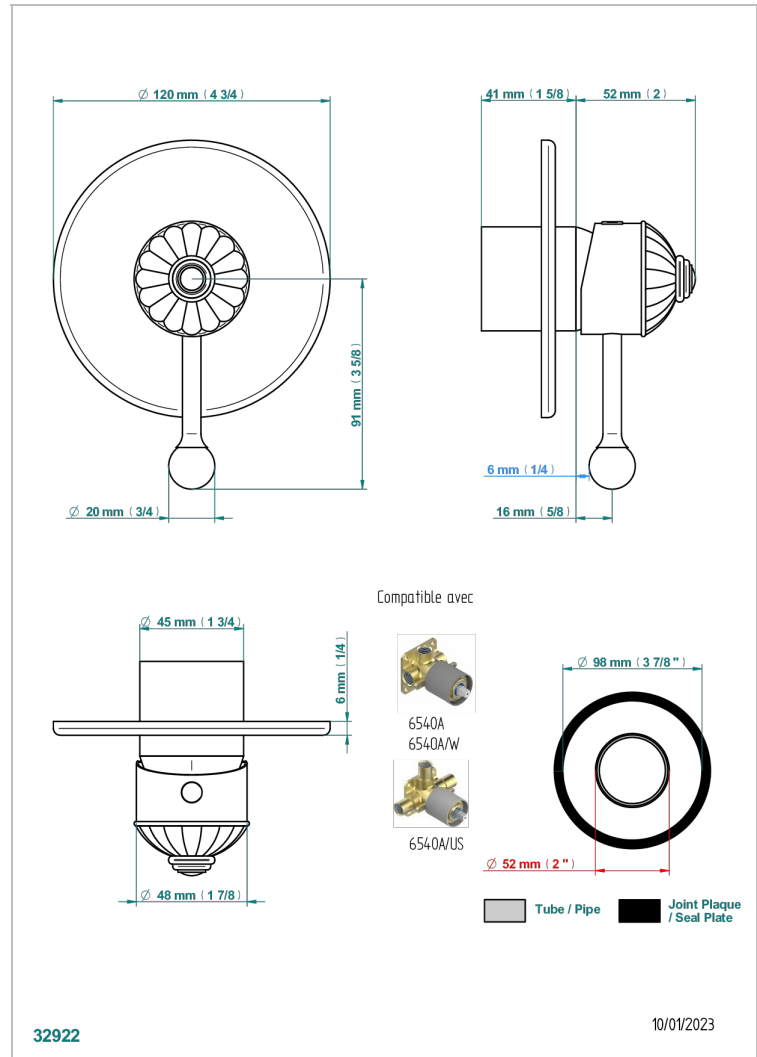

AMBOISE MALACHITE

A1J-6540B

Trim only for wall shower mixer

CHARACTERISTIC

- Amboise Malachite
- Trim only for wall shower mixer

RELATED SKU'S

- Ref. G00-6540A Rough parts for wall mounted flush fit shower mixer 2 x 1/2" inlets 1 x 1/2" outlet

AVAILABLE FINITIONS

Antique nickel - H28
Black ceram - D30
Blush PVD - H62
Brass color PVD - H49
Brown bronze color PVD - F33
Gold color PVD - H52

Graphite PVD - H64
Matt Umber PVD - H67
Matt blush PVD - H60
Matt brass color PVD - H50
Matt brown bronze color PVD - F34
Matt chrome - C02