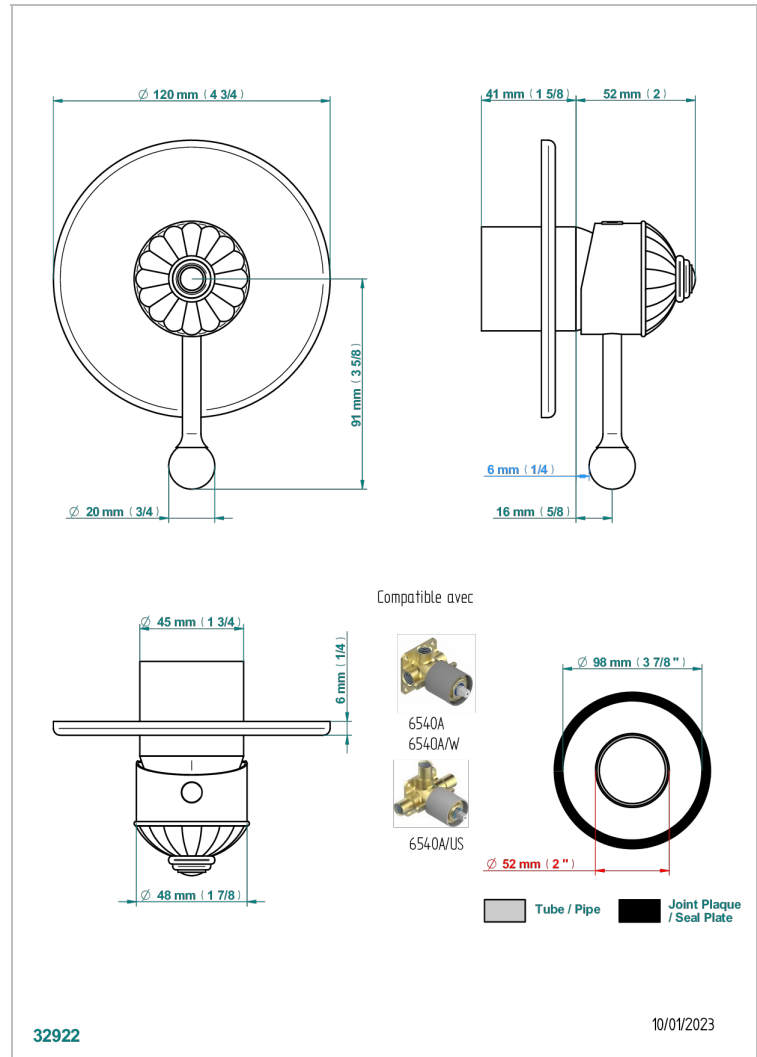

# AMBOISE MALACHITE

A1J-6540B

Trim only for wall shower mixer

## CHARACTERISTIC

- Amboise Malachite
- Trim only for wall shower mixer

## RELATED SKU'S

- Ref. G00-6540A Rough parts for wall mounted flush fit shower mixer 2 x 1/2" inlets 1 x 1/2" outlet