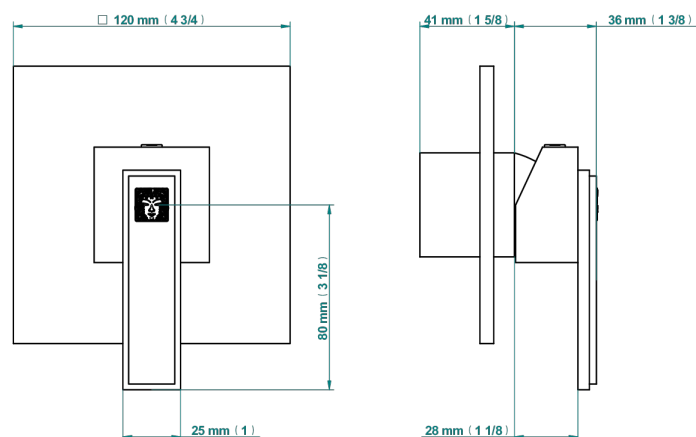

MASQUE DE FEMME SMOOTH METAL

A2U-6540B

Wall shower mixer trim

THG[®]
PARIS

Compatible avec

6540A
6540A/W

6540A/US

32907

11/01/2023

CHARACTERISTIC

- Masque de Femme Smooth metal
- Wall shower mixer trim

RELATED SKU'S

- Ref. G00-6540A/US Built-in part for wall mounted flush fit shower mixer 2 inlets 1/2" -1 outlet 1/2" -US model