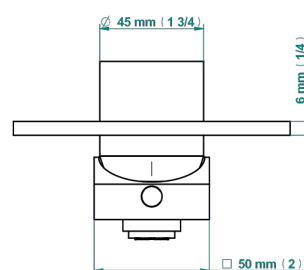

MASQUE DE FEMME SMOOTH METAL

A2U-6540B

Wall shower mixer trim

THG®
PARIS

Compatible avec

6540A
6540A/W

6540A/US

32907

11/01/2023

CHARACTERISTIC

- Masque de Femme Smooth metal
- Wall shower mixer trim

RELATED SKU'S

- Ref. G00-6540A/US Built-in part for wall mounted flush fit shower mixer 2 inlets 1/2" -1 outlet 1/2" -US model

AVAILABLE FINITIONS

Black ceram - D30

Blush PVD - H62

Brass color PVD - H49

Brown bronze color PVD - F33

Chrome polished - A02

Chrome polished / gold polished - G02

Gold color PVD - H52

Gold mat - F07

Gold polished - F01

Graphite PVD - H64

Matt Umber PVD - H67

Matt blush PVD - H60

Matt brass color PVD - H50

Matt brown bronze color PVD - F34

Matt chrome (American satin) - C02

Matt gold color PVD - H53

Matt graphite PVD - H65

Matt nickel (American satin) - C01

Matt nickel color PVD - H56

Nickel antique / Sovereign - H28

Nickel color PVD - H55

Nickel polished - B01

Soft gold - F30

Soft matt gold - F31

Umber PVD - H66