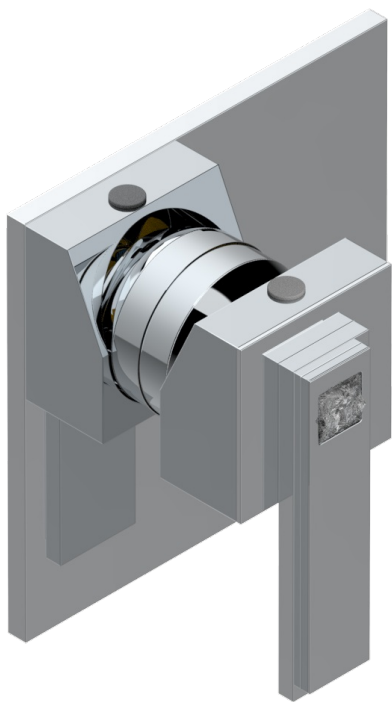

MASQUE DE FEMME SMOOTH METAL

A2U-6540B

Wall shower mixer trim

THG[®]
PARIS

Compatible avec

6540A
6540A/W

6540A/US

32907

11/01/2023

CHARACTERISTIC

- Masque de Femme Smooth metal
- Wall shower mixer trim

RELATED SKU'S

- Ref. G00-6540A/US Built-in part for wall mounted flush fit shower mixer 2 inlets 1/2" -1 outlet 1/2" -US model