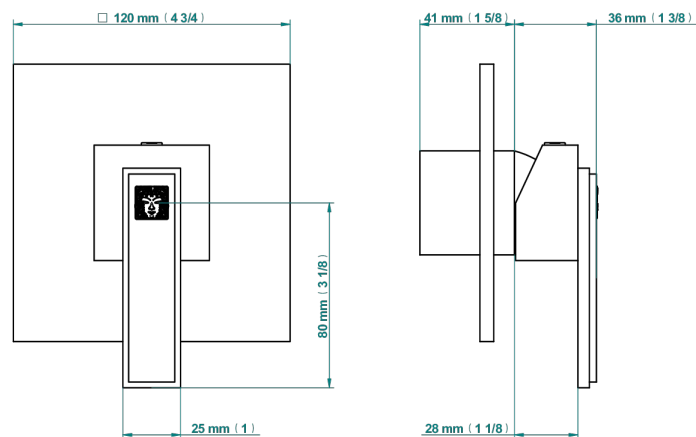

MASQUE DE FEMME ENGRAVED METAL

A2T-6540B

Wall shower mixer trim

THG[®]
PARIS

Compatible avec

6540A
6540A/W

6540A/US

32907

11/01/2023

CHARACTERISTIC

- Masque de Femme Engraved Metal
- Wall shower mixer trim

RELATED SKU'S

- Ref. G00-6540A/US Built-in part for wall mounted flush fit shower mixer 2 inlets 1/2" -1 outlet 1/2" -US model