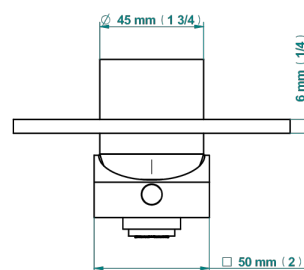

MASQUE DE FEMME ENGRAVED METAL

A2T-6540B

Wall shower mixer trim

THG®
PARIS

Compatible avec

6540A
6540A/W

6540A/US

32907

11/01/2023

CHARACTERISTIC

- Masque de Femme Engraved Metal
- Wall shower mixer trim

RELATED SKU'S

- Ref. G00-6540A/US Built-in part for wall mounted flush fit shower mixer 2 inlets 1/2" -1 outlet 1/2" -US model

AVAILABLE FINITIONS

Black ceram - D30

Blush PVD - H62

Brass color PVD - H49

Brown bronze color PVD - F33

Chrome polished - A02

Chrome polished / gold polished - G02

Gold color PVD - H52

Gold mat - F07

Gold polished - F01

Graphite PVD - H64

Matt Umber PVD - H67

Matt blush PVD - H60

Matt brass color PVD - H50

Matt brown bronze color PVD - F34

Matt chrome (American satin) - C02

Matt gold color PVD - H53

Matt graphite PVD - H65

Matt nickel (American satin) - C01

Matt nickel color PVD - H56

Nickel antique / Sovereign - H28

Nickel color PVD - H55

Nickel polished - B01

Soft gold - F30

Soft matt gold - F31

Umber PVD - H66