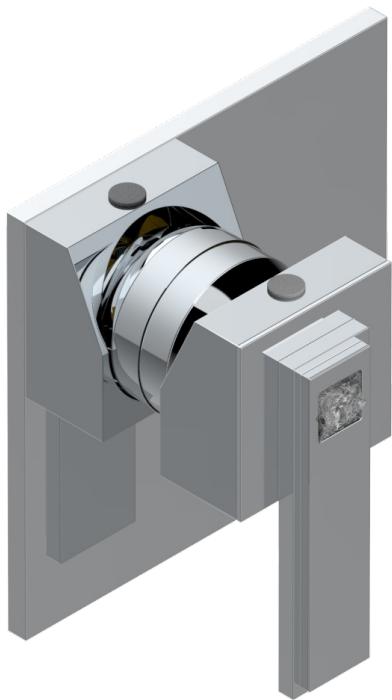

MASQUE DE FEMME ENGRAVED METAL

A2T-6540B

Wall shower mixer trim

THG[®]
PARIS

Compatible avec

6540A
6540A/W

6540A/US

32907

11/01/2023

CHARACTERISTIC

- Masque de Femme Engraved Metal
- Wall shower mixer trim

RELATED SKU'S

- Ref. G00-6540A/US Built-in part for wall mounted flush fit shower mixer 2 inlets 1/2" -1 outlet 1/2" -US model