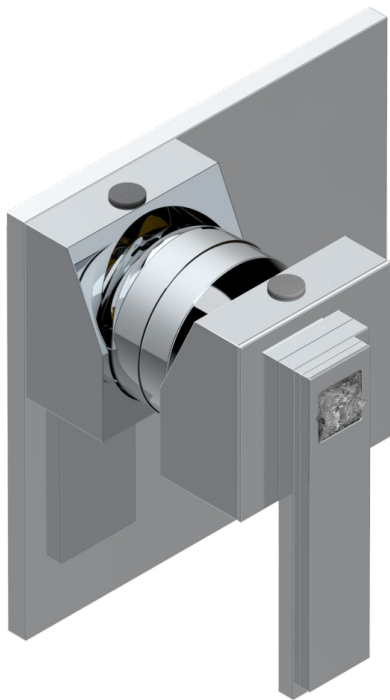

MASQUE DE FEMME ENGRAVED METAL

A2T-6540B

Trim only for wall shower mixer

Compatible avec

6540A
6540A/W

6540A/US

32907

11/01/2023

CHARACTERISTIC

- Masque de Femme Engraved Metal
- Trim only for wall shower mixer

RELATED SKU'S

- Ref. G00-6540A Rough parts for wall mounted flush fit shower mixer 2 x 1/2" inlets 1 x 1/2" outlet

AVAILABLE FINITIONS