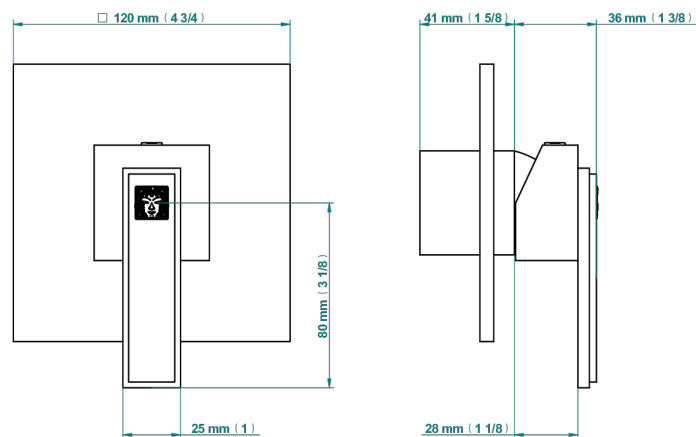

MASQUE DE FEMME ENGRAVED METAL

A2T-6540B

Trim only for wall shower mixer

Compatible avec

6540A
6540A/W

6540A/US

32907

11/01/2023

CHARACTERISTIC

- Masque de Femme Engraved Metal
- Trim only for wall shower mixer

RELATED SKU'S

- Ref. G00-6540A Rough parts for wall mounted flush fit shower mixer 2 x 1/2" inlets 1 x 1/2" outlet

AVAILABLE FINITIONS