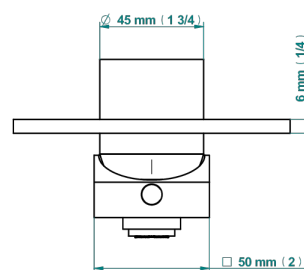

MASQUE DE FEMME ENGRAVED METAL

A2T-6540B

Trim only for wall shower mixer

Compatible avec

6540A
6540A/W

6540A/US

32907

11/01/2023

CHARACTERISTIC

- Masque de Femme Engraved Metal
- Trim only for wall shower mixer

RELATED SKU'S

- Ref. G00-6540A Rough parts for wall mounted flush fit shower mixer 2 x 1/2" inlets 1 x 1/2" outlet

AVAILABLE FINITIONS

Antique nickel - H28
Black ceram - D30
Blush PVD - H62
Brass color PVD - H49
Brown bronze color PVD - F33
Gold color PVD - H52

Graphite PVD - H64
Matt Umber PVD - H67
Matt blush PVD - H60
Matt brass color PVD - H50
Matt brown bronze color PVD - F34
Matt chrome - C02

Matt gold - F07
Matt gold color PVD - H53
Matt graphite PVD - H65
Matt nickel (color finish) - C01
Matt nickel color PVD - H56
Nickel color PVD - H55

Polished chrome (color finish) - A02
Polished chrome / Polished gold (color finish) - G02
Polished gold (color finish) - F01
Polished nickel - B01
Soft gold - F30
Soft matt gold - F31

Umber PVD - H66