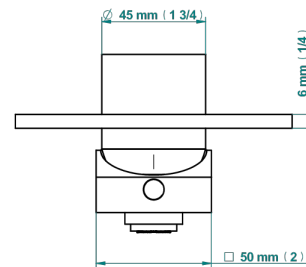

MASQUE DE FEMME SOLAIRE

A2S-6540B

Wall shower mixer trim

THG®
PARIS

Compatible avec

6540A
6540A/W

6540A/US

32907

11/01/2023

CHARACTERISTIC

- Masque de Femme Solaire
- Wall shower mixer trim

RELATED SKU'S

- Ref. G00-6540A/US Built-in part for wall mounted flush fit shower mixer 2 inlets 1/2" -1 outlet 1/2" -US model

AVAILABLE FINITIONS

Black ceram - D30
Chrome polished - A02
Chrome polished / gold polished - G02
Gold mat - F07
Gold polished - F01
Matt chrome (American satin) - C02

Matt nickel (American satin) - C01
Nickel polished - B01
Soft gold - F30
Soft matt gold - F31