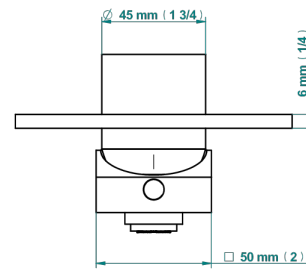

MASQUE DE FEMME SOLAIRE

A2S-6540B

Trim only for wall shower mixer

THG®
PARIS

Compatible avec

6540A
6540A/W

6540A/US

32907

11/01/2023

CARACTERÍSTICAS

- Masque de Femme Solaire
- Trim only for wall shower mixer

PRODUCTOS RELACIONADOS

- Ref. G00-6540A Rough parts for wall mounted flush fit shower mixer 2 x 1/2" inlets 1 x 1/2" outlet

ACABADOS DISPONIBLES

Cerámica negra mate - D30
Cromo - A02
Cromo / dorado - G02
Cromo mate - C02
Dorado - F01
Dorado mate - F07

Dorado pálido - F30
Dorado pálido mate (sin barniz) - F31
Níquel - B01
Níquel mate - C01