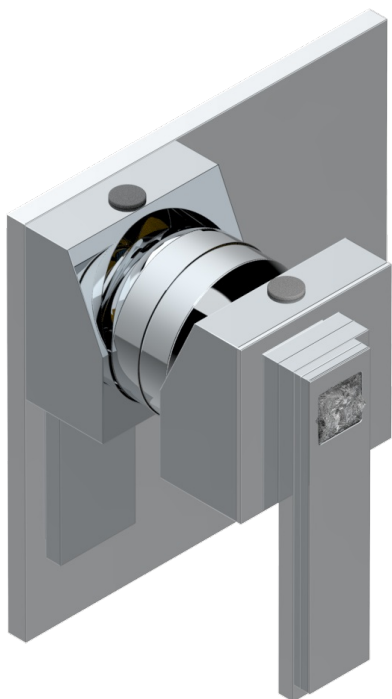

MASQUE DE FEMME SOLAIRE

A2S-6540B

Trim only for wall shower mixer

THG[®]
PARIS

32907

11/01/2023

CHARACTERISTIC

- Masque de Femme Solaire
- Trim only for wall shower mixer

RELATED SKU'S

- Ref. G00-6540A Rough parts for wall mounted flush fit shower mixer 2 x 1/2" inlets 1 x 1/2" outlet

AVAILABLE FINITIONS

Black ceram - D30
Matt chrome - C02
Matt gold - F07
Matt nickel (color finish) - C01
Polished chrome (color finish) - A02
Polished chrome / Polished gold (color finish) - G02