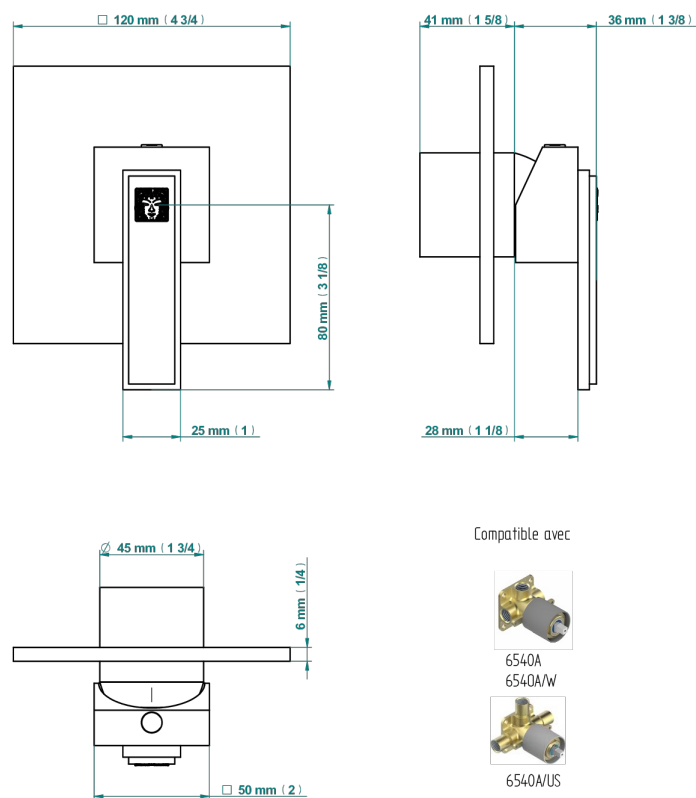

MASQUE DE FEMME SOLAIRE

A2S-6540B

Trim only for wall shower mixer

THG[®]
PARIS

32907

11/01/2023

CHARACTERISTIC

- Masque de Femme Solaire
- Trim only for wall shower mixer

RELATED SKU'S

- Ref. G00-6540A Rough parts for wall mounted flush fit shower mixer 2 x 1/2" inlets 1 x 1/2" outlet

AVAILABLE FINITIONS

Black ceram - D30
Matt chrome - C02
Matt gold - F07
Matt nickel (color finish) - C01
Polished chrome (color finish) - A02
Polished chrome / Polished gold (color finish) - G02