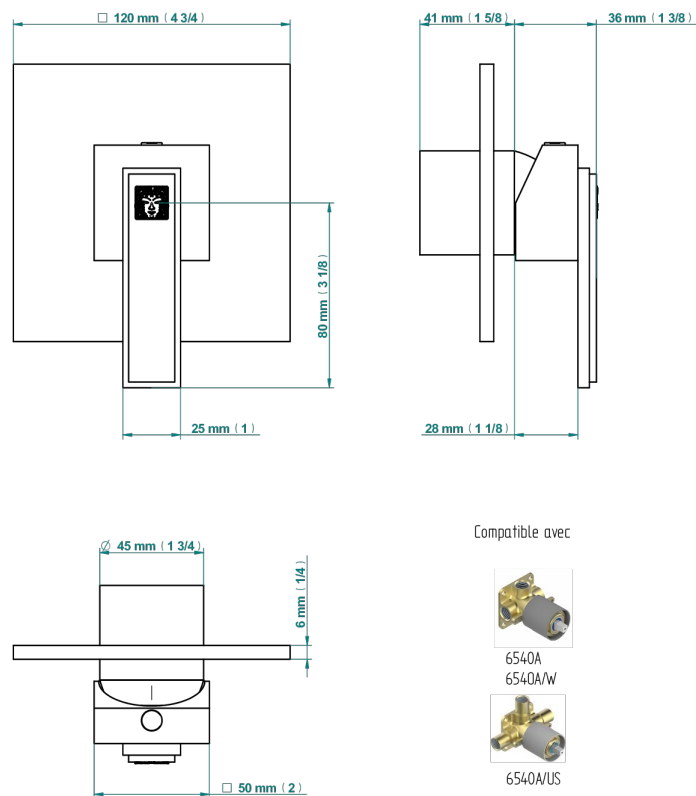

# MASQUE DE FEMME LUNAIRE

A2R-6540B

Wall shower mixer trim

THG<sup>®</sup>  
PARIS

32907

11/01/2023

## CHARACTERISTIC

- Masque de Femme Lunaire
- Wall shower mixer trim

## RELATED SKU'S

- Ref. G00-6540A/US Built-in part for wall mounted flush fit shower mixer 2 inlets 1/2" -1 outlet 1/2" -US model