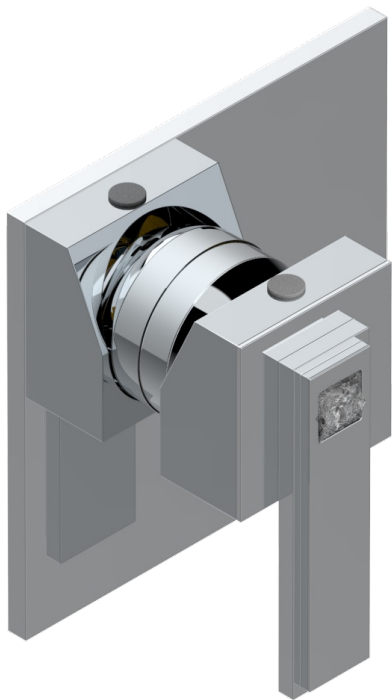

# MASQUE DE FEMME LUNAIRE

A2R-6540B

Wall shower mixer trim

THG<sup>®</sup>  
PARIS

32907

11/01/2023

## CHARACTERISTIC

- Masque de Femme Lunaire
- Wall shower mixer trim

## RELATED SKU'S

- Ref. G00-6540A/US Built-in part for wall mounted flush fit shower mixer 2 inlets 1/2" -1 outlet 1/2" -US model