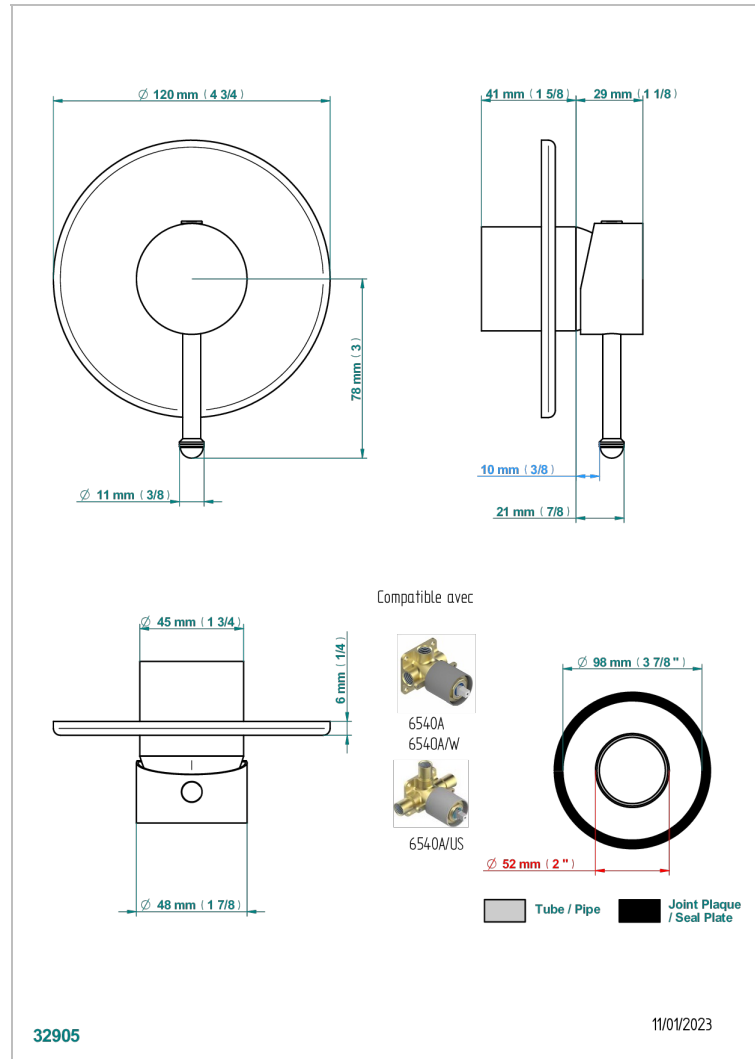

# MOSSI CLEAR CRYSTAL

A2N-6540B

Wall shower mixer trim

THG<sup>®</sup>  
PARIS

## CHARACTERISTIC

- Mossi Clear crystal
- Wall shower mixer trim

## RELATED SKU'S

- Ref. G00-6540A/US Built-in part for wall mounted flush fit shower mixer 2 inlets 1/2" -1 outlet 1/2" -US model