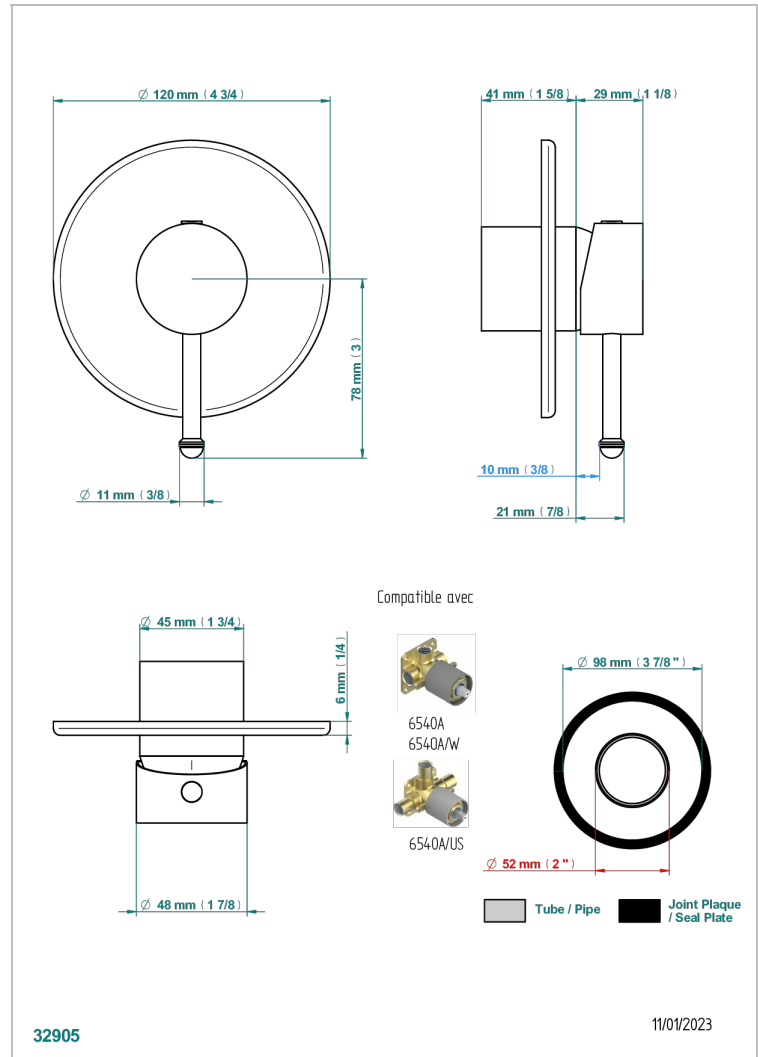

MOSSI CRISTAL NEGRO

A2N-6540B

Trim only for wall shower mixer

THG[®]
PARIS

CARACTERÍSTICAS

- Mossi cristal negro
- Trim only for wall shower mixer

PRODUCTOS RELACIONADOS

- Ref. G00-6540A Rough parts for wall mounted flush fit shower mixer 2 x 1/2" inlets 1 x 1/2" outlet