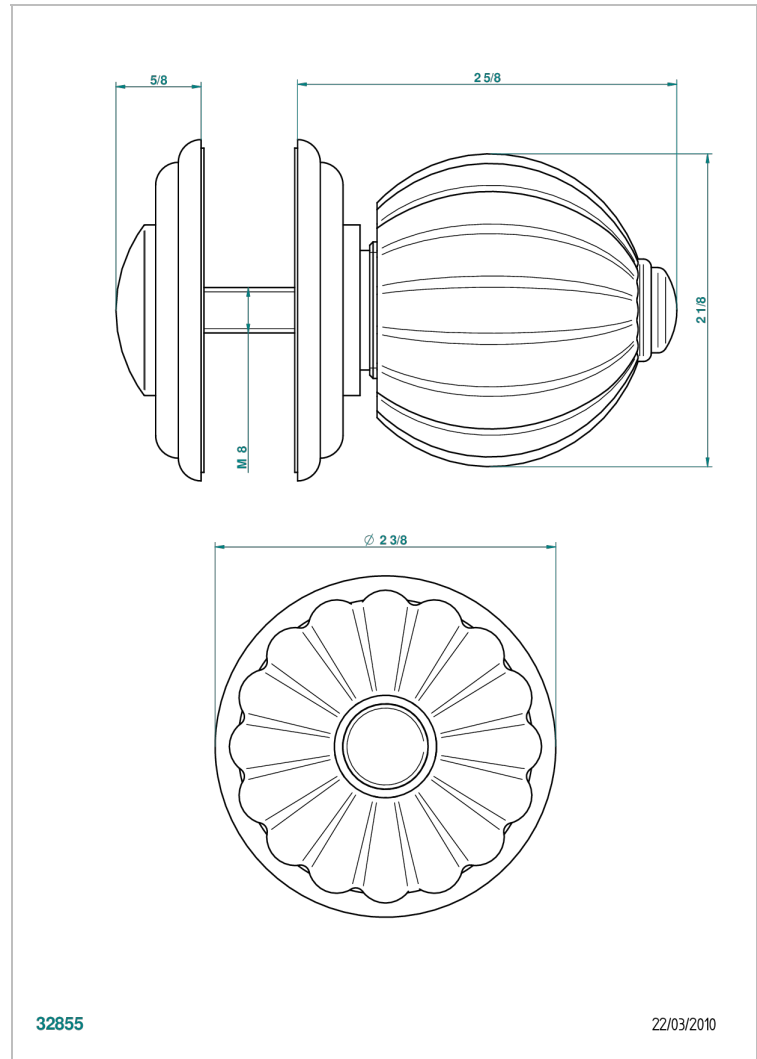

MANDARINE METAL

U1A-639V

Large door knob

THG[®]
PARIS

CHARACTERISTIC

- Mandarin Metal
- Large door knob

AVAILABLE FINITIONS

Antique nickel - H28
Black ceram - D30
Blush PVD - H62
Brass color PVD - H49
Brown bronze color PVD - F33
Gold color PVD - H52