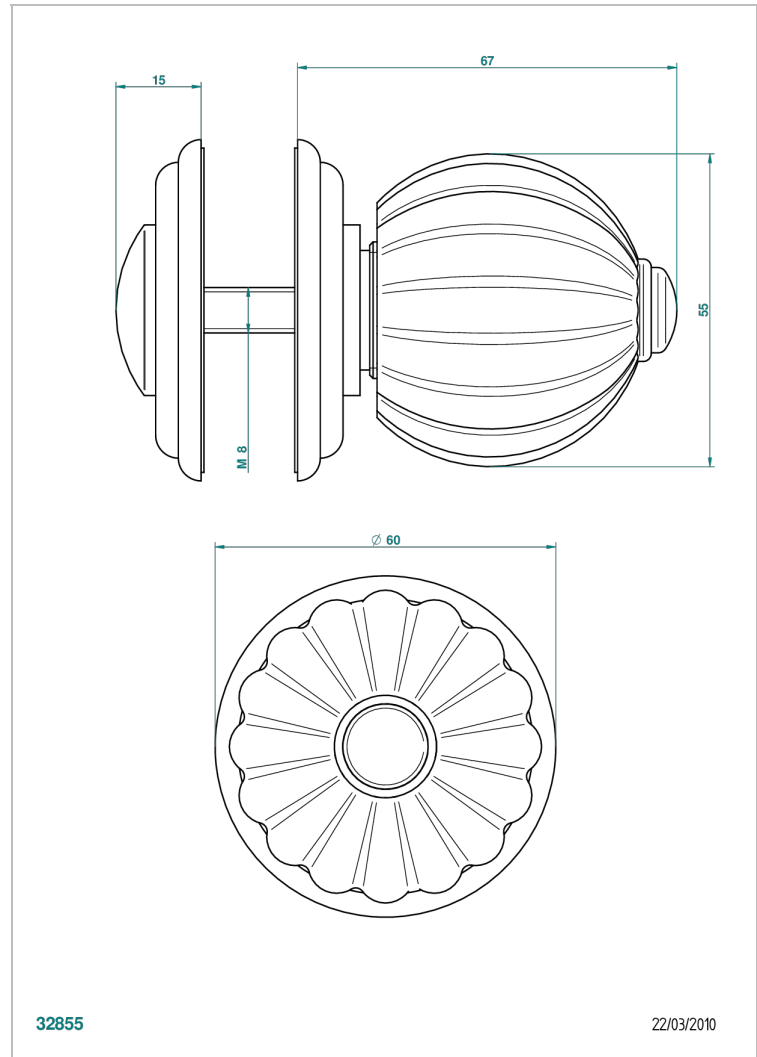

# MANDARINE METAL

U1A-639V

Large door knob

THG<sup>®</sup>  
PARIS

## CHARACTERISTIC

- Mandarin Metal
- Large door knob