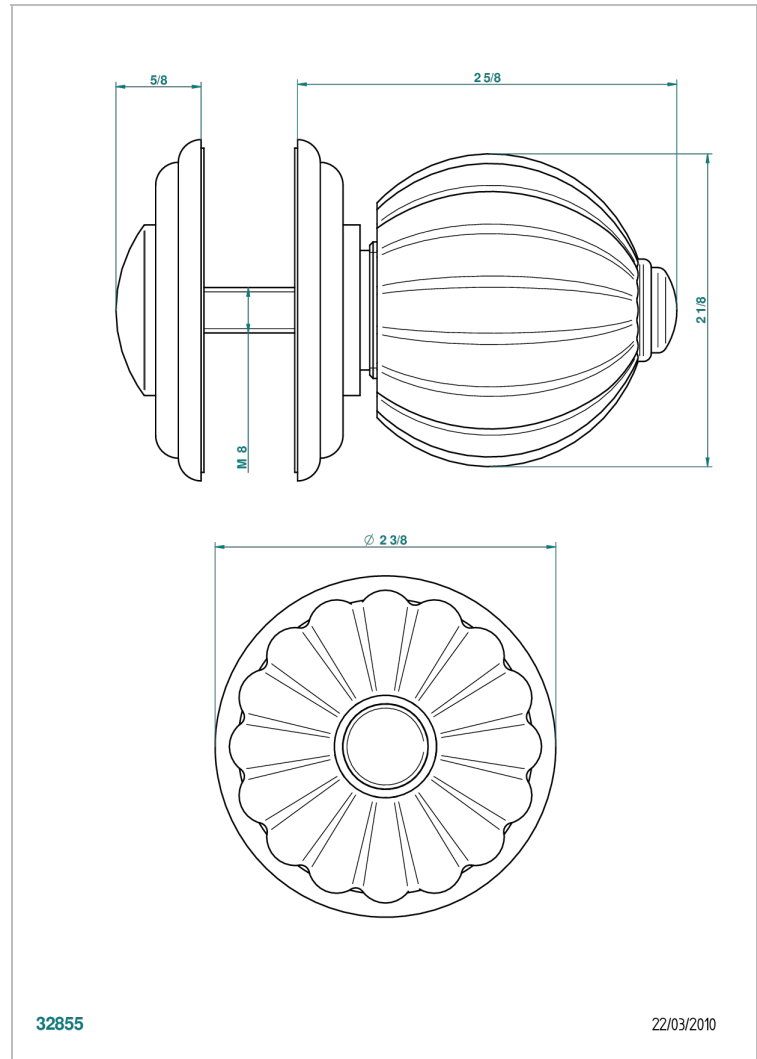

# MANDARINE METAL

U1A-639V

Large door knob

THG<sup>®</sup>  
PARIS

## CHARACTERISTIC

- Mandarin Metal
- Large door knob