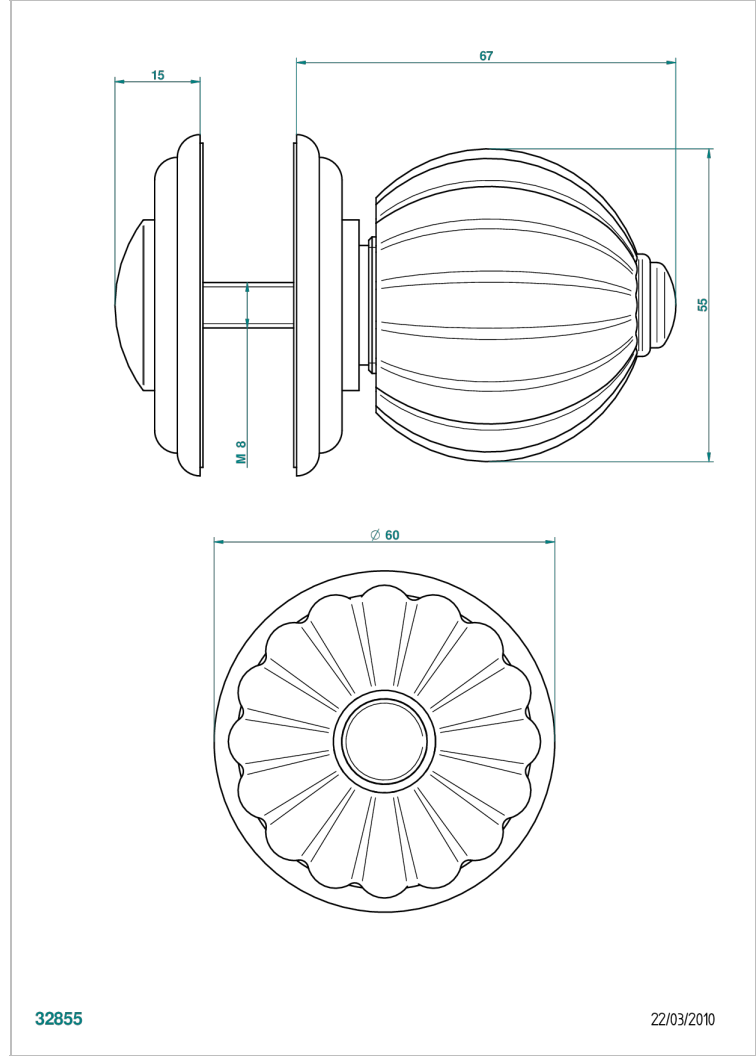

MANDARINE METAL

U1A-639V

Large door knob

THG[®]
PARIS

32855

22/03/2010

CHARACTERISTIC

- Mandarin Metal
- Large door knob