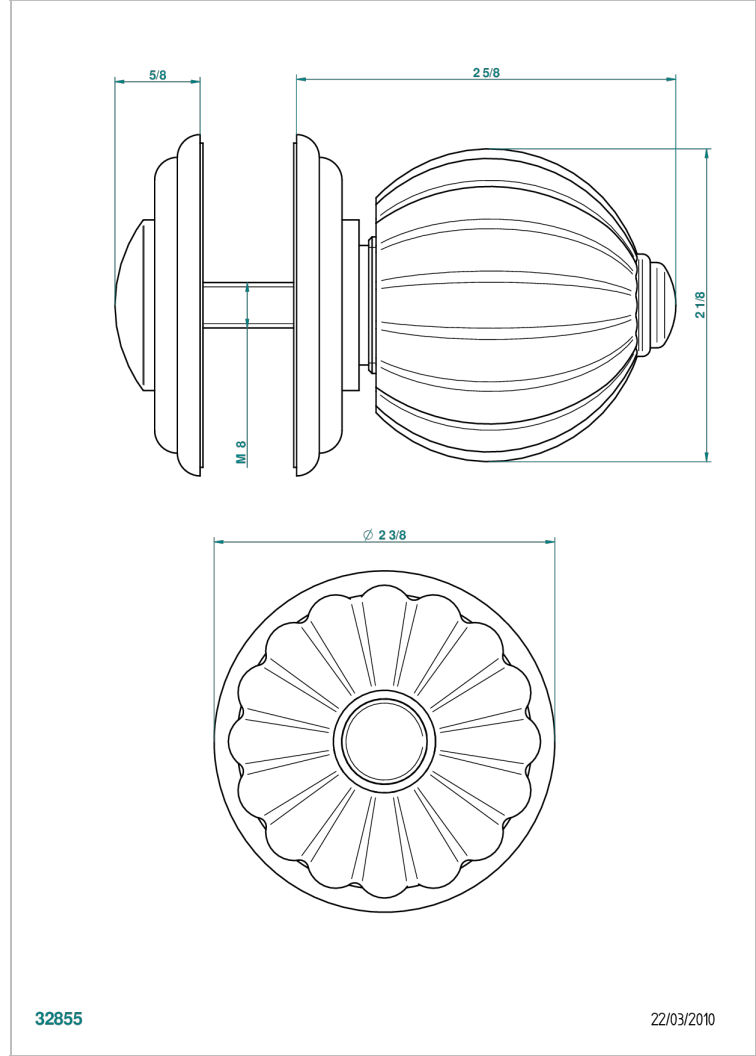

MANDARINE METAL

U1A-639V

Large door knob

THG[®]
PARIS

CHARACTERISTIC

- Mandarin Metal
- Large door knob

AVAILABLE FINITIONS

Antique nickel - H28
Black ceram - D30
Blush PVD - H62
Brass color PVD - H49
Brown bronze color PVD - F33
Gold color PVD - H52