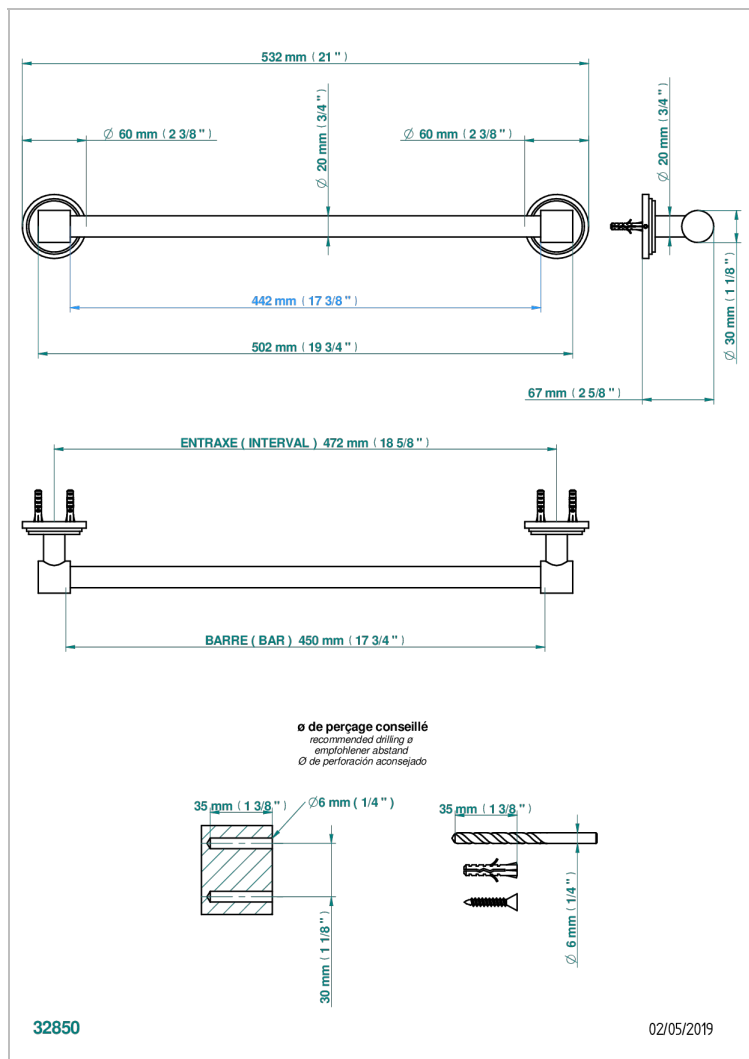

FAUBOURG METAL WITH LEVER

G2U-520/45

Single towel rail, fixed rail, length: 450 mm, ø 20 mm

CHARACTERISTIC

- Faubourg Metal with lever
- Single towel rail, fixed rail, length: 450 mm, ø 20 mm

AVAILABLE FINITIONS