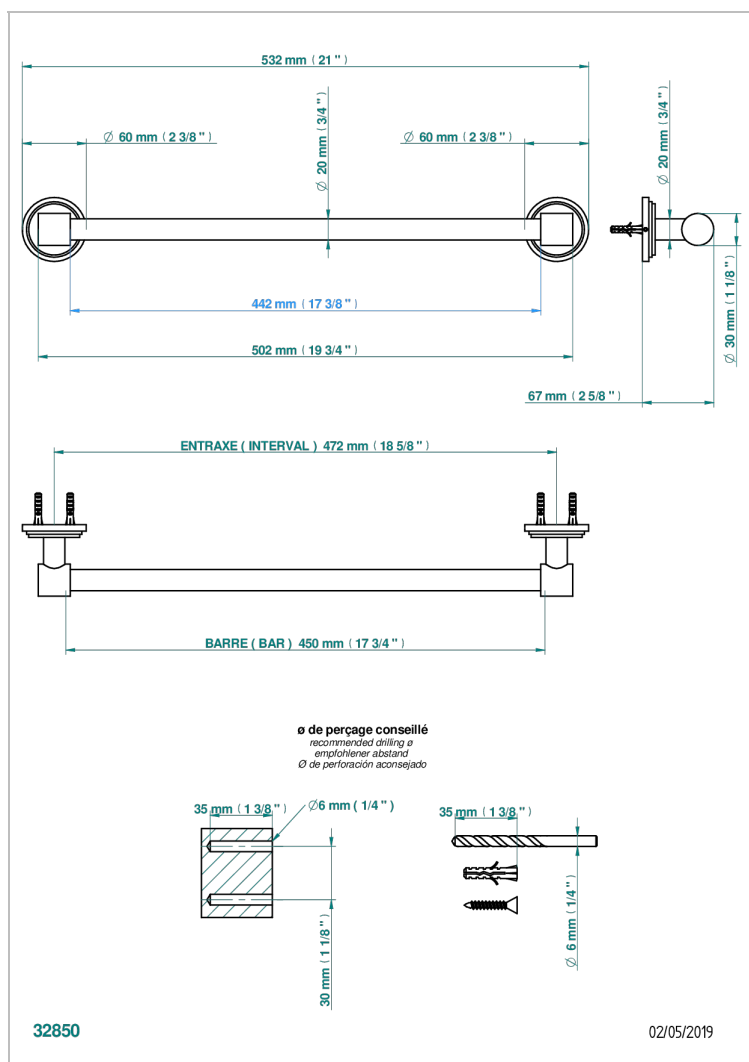

FAUBOURG METAL WITH LEVER

G2U-520/45

Single towel rail, fixed rail, length: 450 mm, ø 20 mm

CHARACTERISTIC

- Faubourg Metal with lever
- Single towel rail, fixed rail, length: 450 mm, ø 20 mm

AVAILABLE FINITIONS