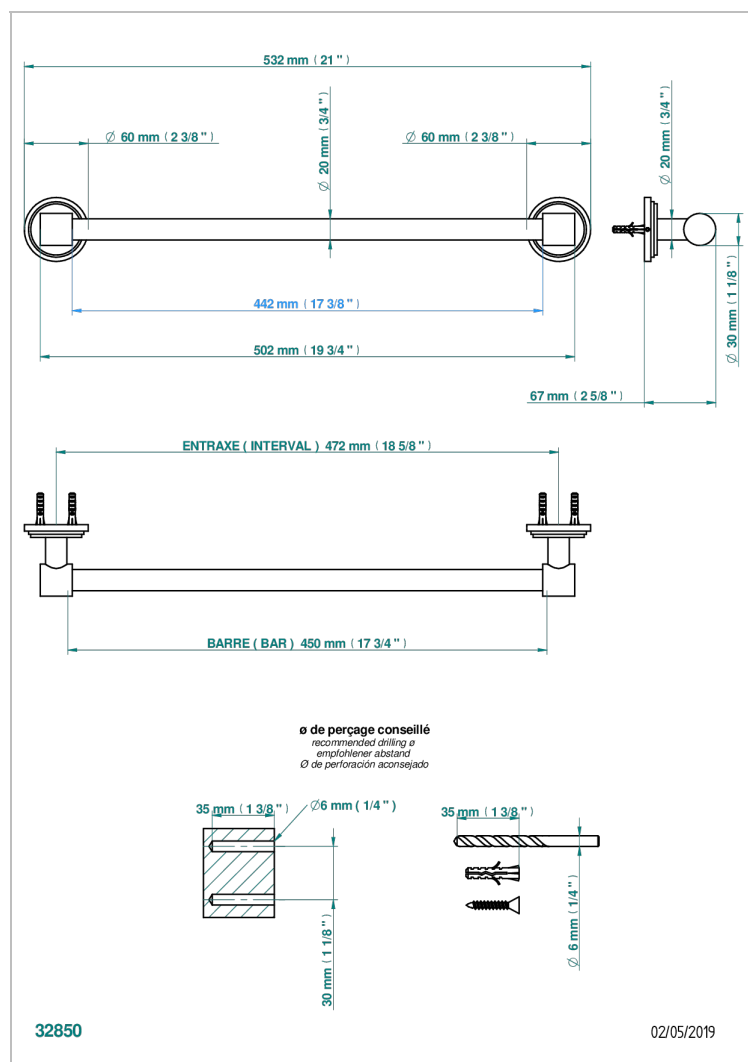

FAUBOURG METAL WITH LEVER

G2U-520/45

Single towel rail, fixed rail, length: 450 mm, ø 20 mm

CHARACTERISTIC

- Faubourg Metal with lever
- Single towel rail, fixed rail, length: 450 mm, ø 20 mm

AVAILABLE FINITIONS