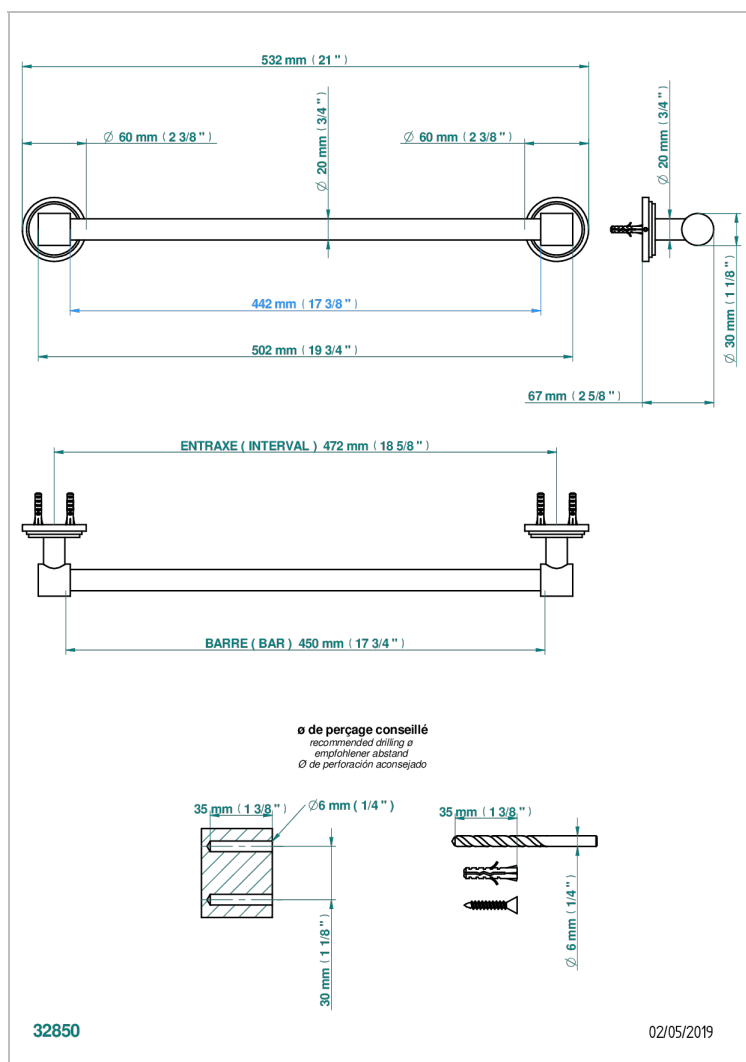

FRIVOLE WITH LEVER HANDLES

G2S-520/45

Towel bar, 18" long

CHARACTERISTIC

- Frivole with lever handles
- Towel bar, 18" long

AVAILABLE FINITIONS

Black ceram - D30
Blush PVD - H62
Brass color PVD - H49
Brown bronze color PVD - F33
Chrome polished - A02
Chrome polished / gold polished - G02

Matt nickel color PVD - H56
Nickel antique / Sovereign - H28
Nickel color PVD - H55
Nickel polished - B01
Soft gold - F30
Soft matt gold - F31

Umber PVD - H66