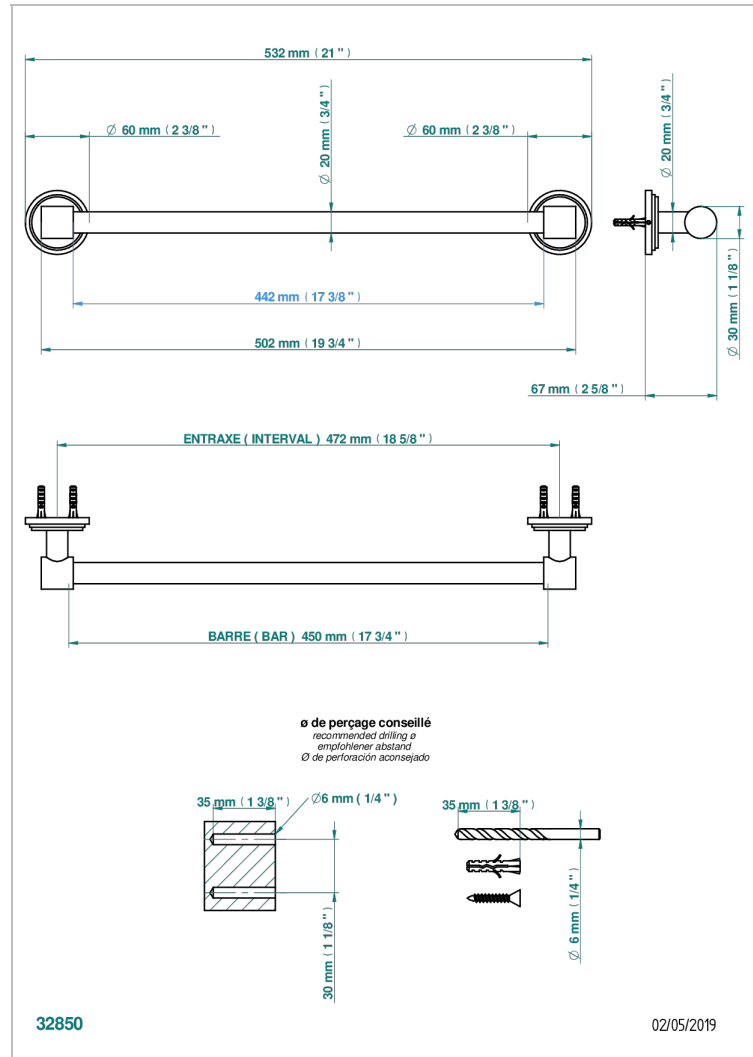

FRIVOLE WITH LEVER

G2S-520/45

Single towel rail, fixed rail, length: 450 mm, \varnothing 20 mm

CHARACTERISTIC

- Frivole with lever
- Single towel rail, fixed rail, length: 450 mm, \varnothing 20 mm

AVAILABLE FINITIONS