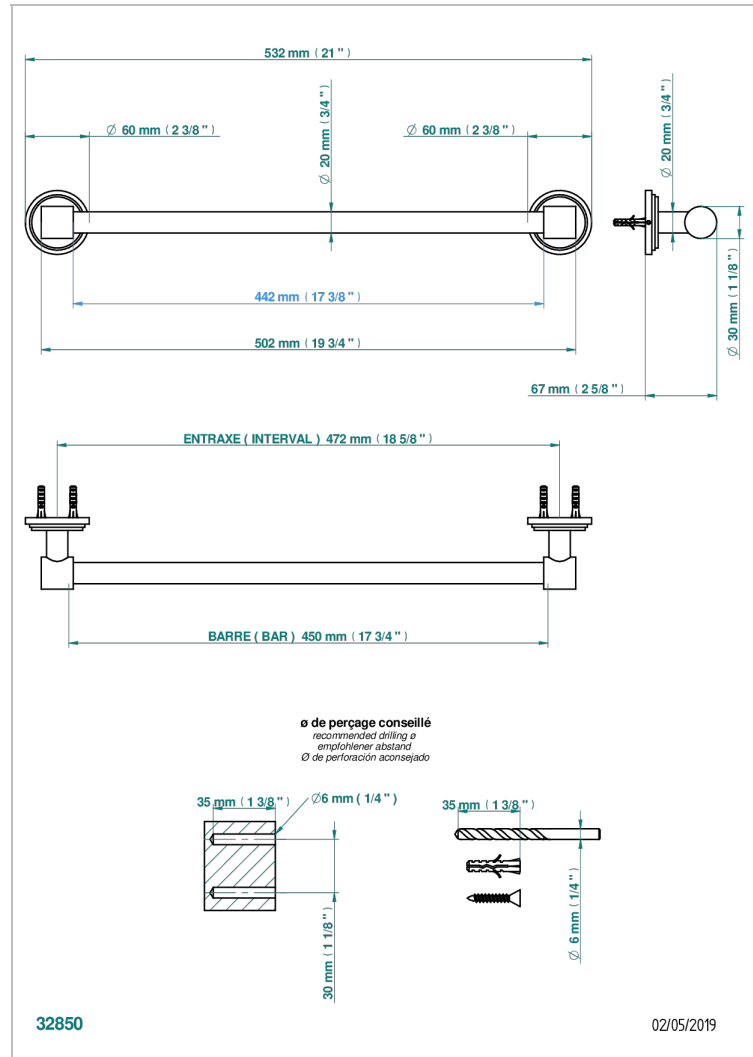

FRIVOLE

G2R-520/45

Towel bar, 18" long

THG[®]
PARIS

CHARACTERISTIC

- Frivole
- Towel bar, 18" long

AVAILABLE FINITIONS

Black ceram - D30
Blush PVD - H62
Brass color PVD - H49
Brown bronze color PVD - F33
Chrome polished - A02
Chrome polished / gold polished - G02

Matt nickel color PVD - H56
Nickel antique / Sovereign - H28
Nickel color PVD - H55
Nickel polished - B01
Soft gold - F30
Soft matt gold - F31

Umber PVD - H66