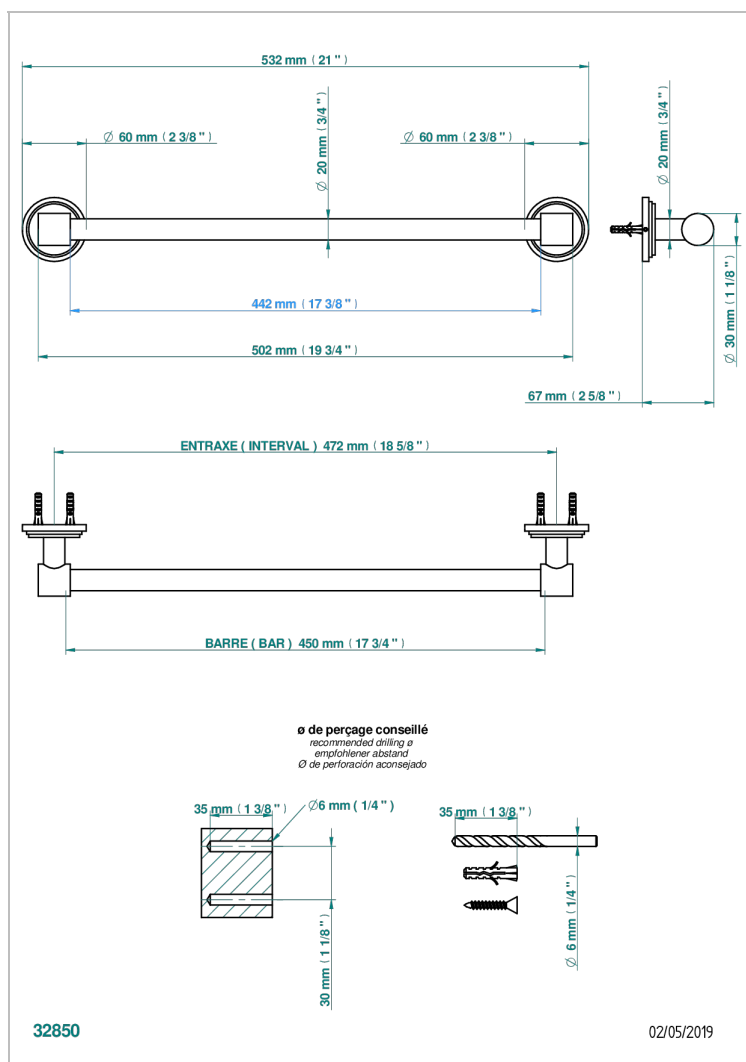

# FROUFROU WITH LEVER HANDLES

G2P-520/45

Towel bar, 18" long

## CHARACTERISTIC

- Froufrou with lever handles
- Towel bar, 18" long