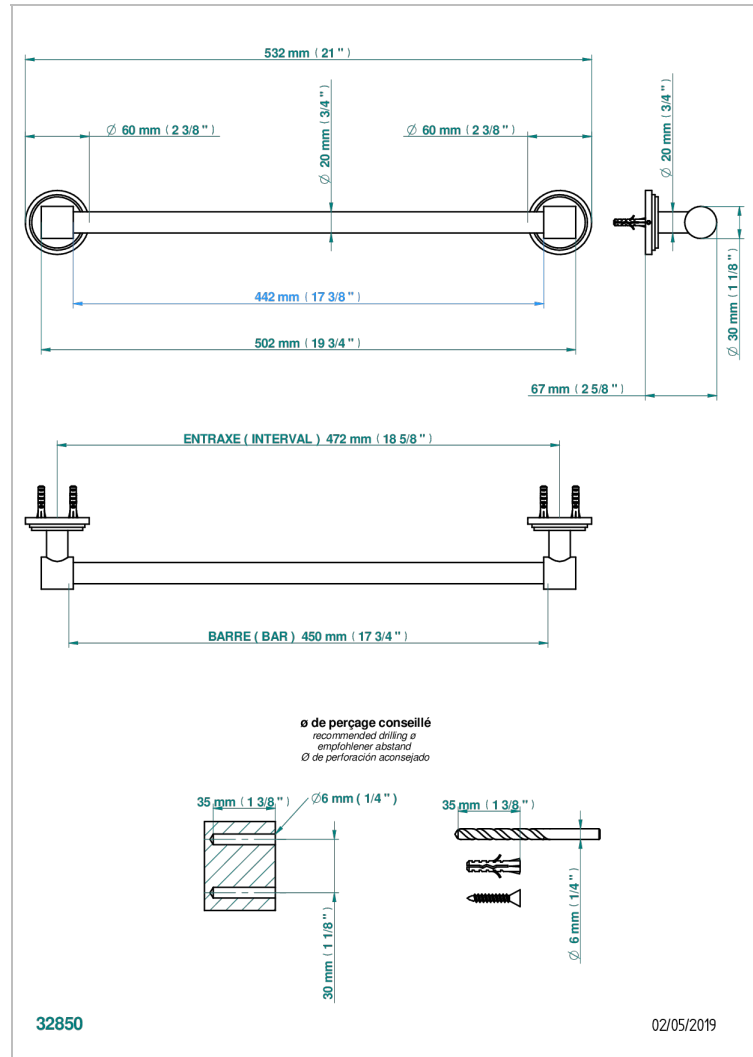

FROUFROU WITH LEVER

G2P-520/45

Single towel rail, fixed rail, length: 450 mm, \varnothing 20 mm

CHARACTERISTIC

- Froufrou with lever
- Single towel rail, fixed rail, length: 450 mm, \varnothing 20 mm

AVAILABLE FINITIONS