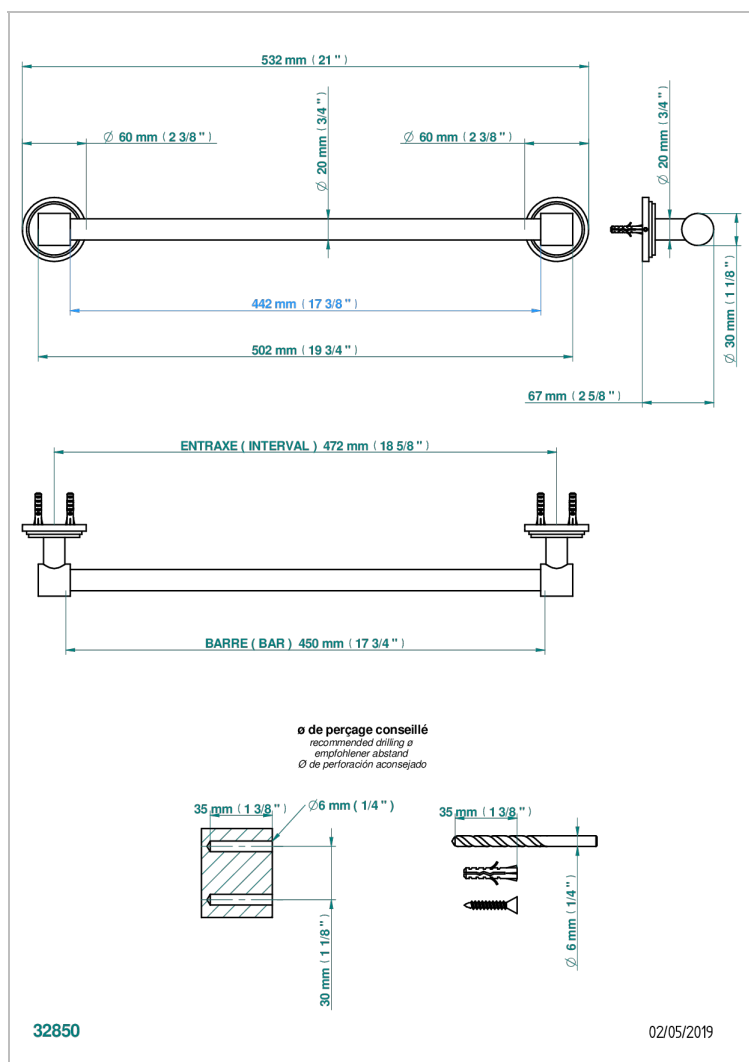

FAUBOURG BLACK PORCELAIN WITH LEVER HANDLES

G2M-520/45

Towel bar, 18" long

CHARACTERISTIC

- Faubourg Black Porcelain with lever handles
- Towel bar, 18" long

AVAILABLE FINITIONS

Black ceram - D30

Blush PVD - H62