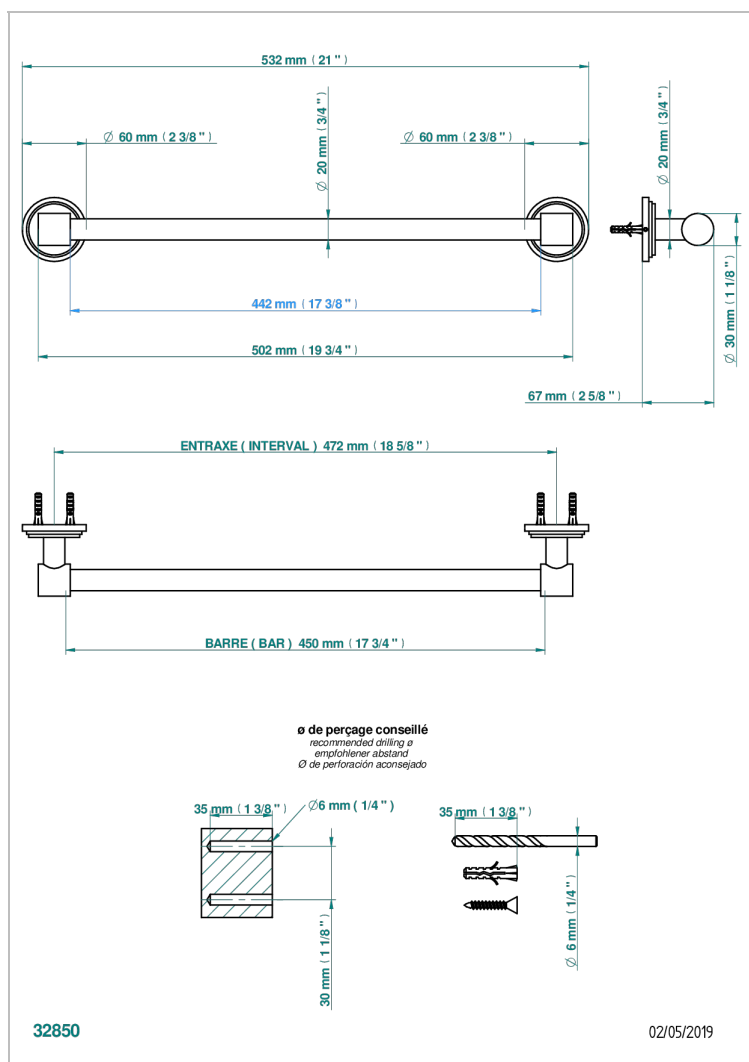

# FAUBOURG BLACK PORCELAIN WITH LEVER

G2M-520/45

Single towel rail, fixed rail, length: 450 mm, ø 20 mm

## CHARACTERISTIC

- Faubourg Black Porcelain with lever
- Single towel rail, fixed rail, length: 450 mm, ø 20 mm