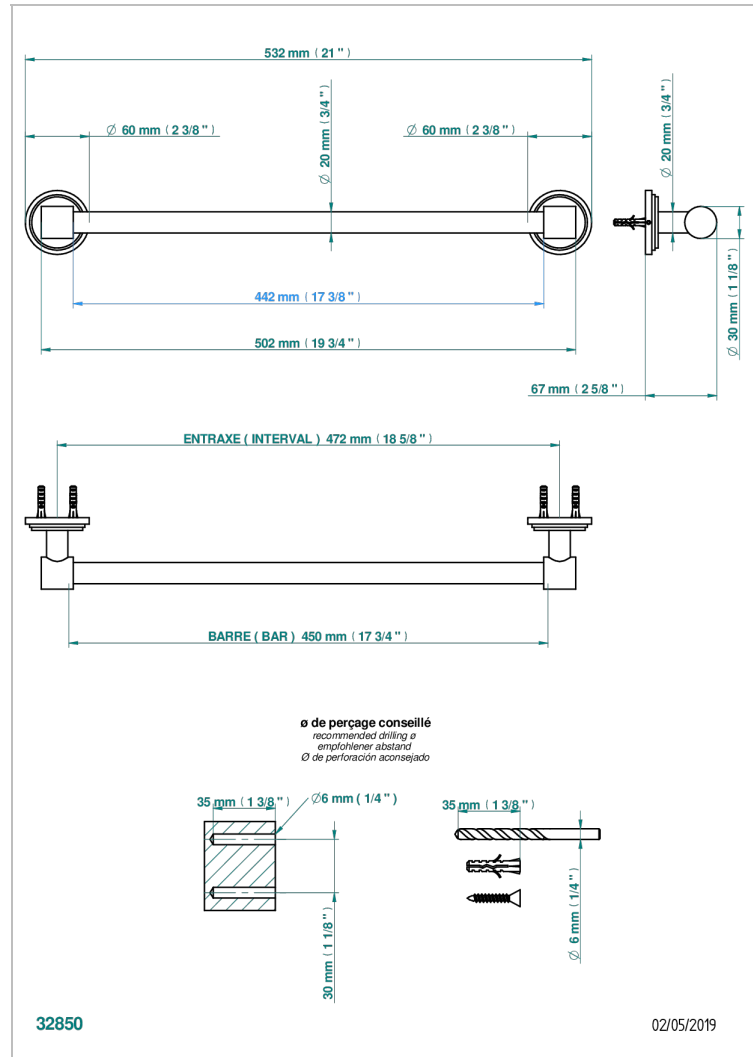

FAUBOURG BLACK PORCELAIN

G2L-520/45

Towel bar, 18" long

CHARACTERISTIC

- Faubourg Black Porcelain
- Towel bar, 18" long

AVAILABLE FINITIONS

Black ceram - D30
Blush PVD - H62
Brass color PVD - H49
Brown bronze color PVD - F33
Chrome polished - A02
Chrome polished / gold polished - G02