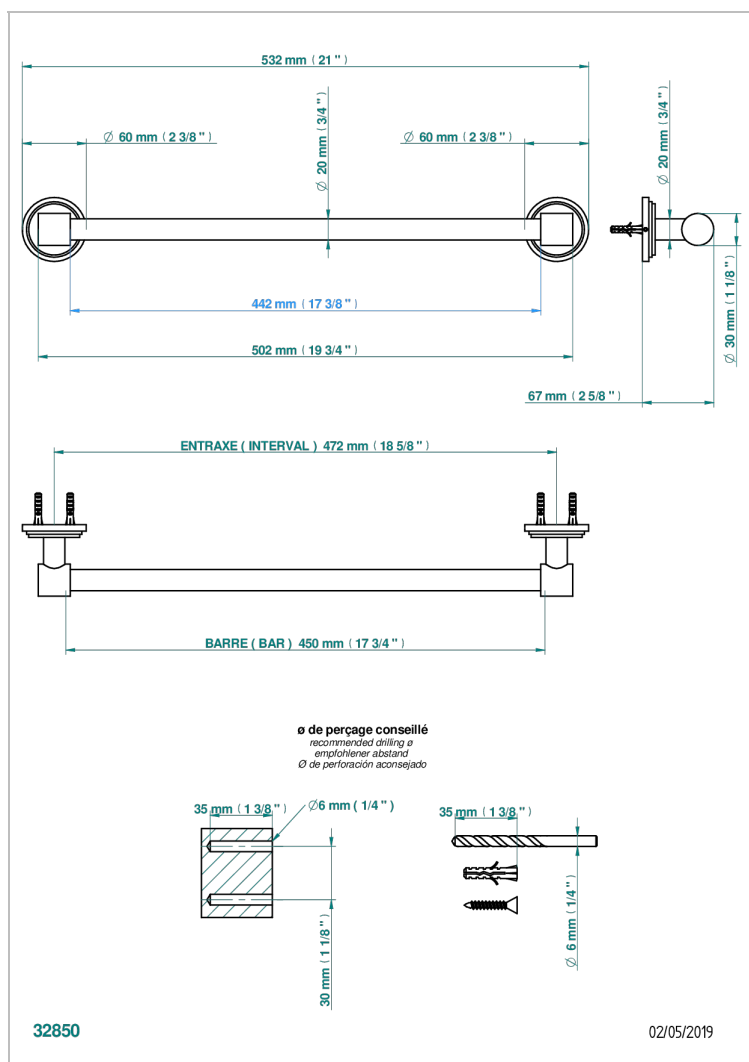

# FAUBOURG BLACK PORCELAIN

G2L-520/45

Single towel rail, fixed rail, length: 450 mm, ø 20 mm

## CHARACTERISTIC

- Faubourg Black Porcelain
- Single towel rail, fixed rail, length: 450 mm, ø 20 mm