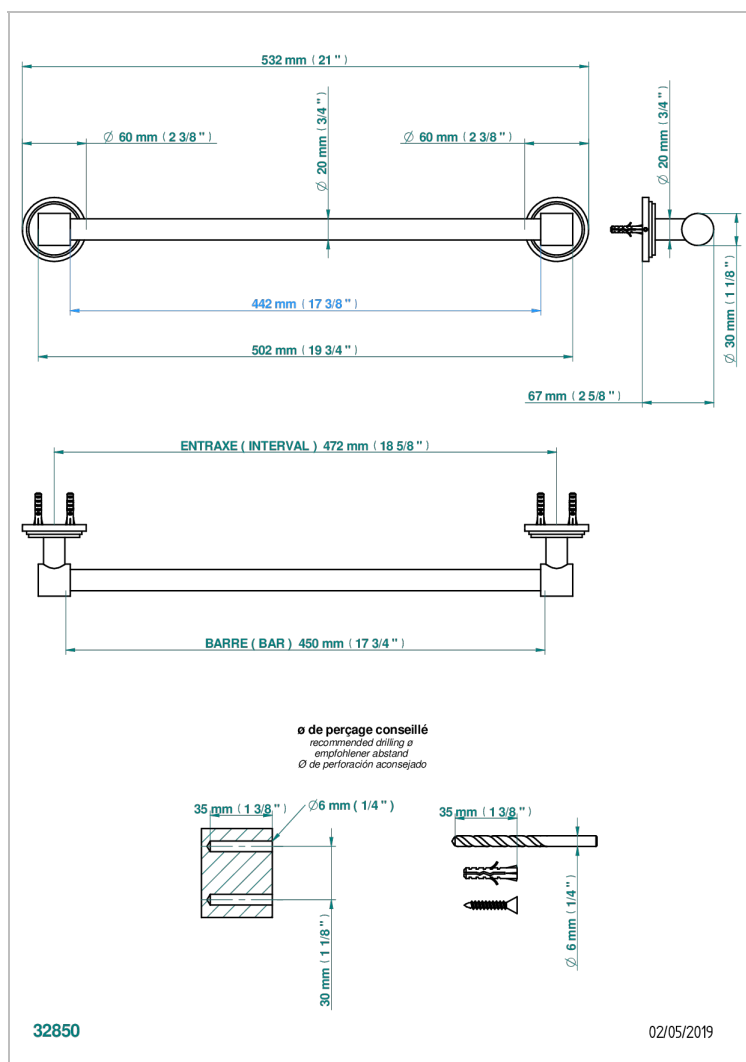

FAUBOURG BLACK PORCELAIN

G2L-520/45

Single towel rail, fixed rail, length: 450 mm, ø 20 mm

CHARACTERISTIC

- Faubourg Black Porcelain
- Single towel rail, fixed rail, length: 450 mm, ø 20 mm

AVAILABLE FINITIONS