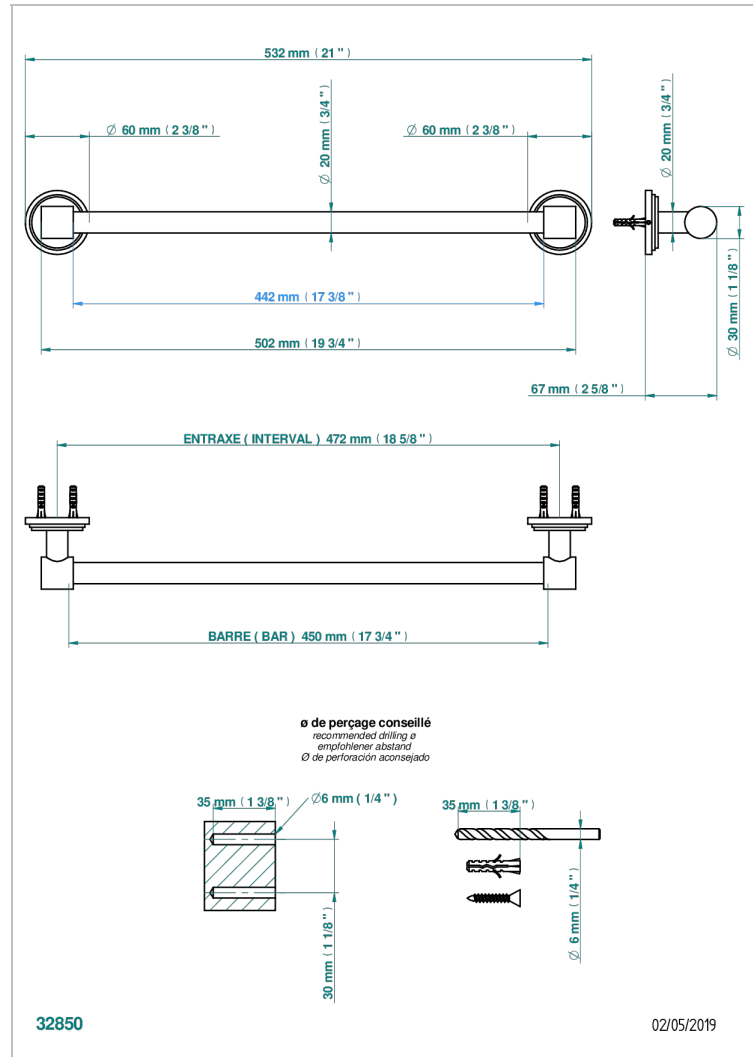

# FAUBOURG WHITE PORCELAIN

G2K-520/45

Towel bar, 18" long

THG<sup>®</sup>  
PARIS

## CHARACTERISTIC

- Faubourg White Porcelain
- Towel bar, 18" long